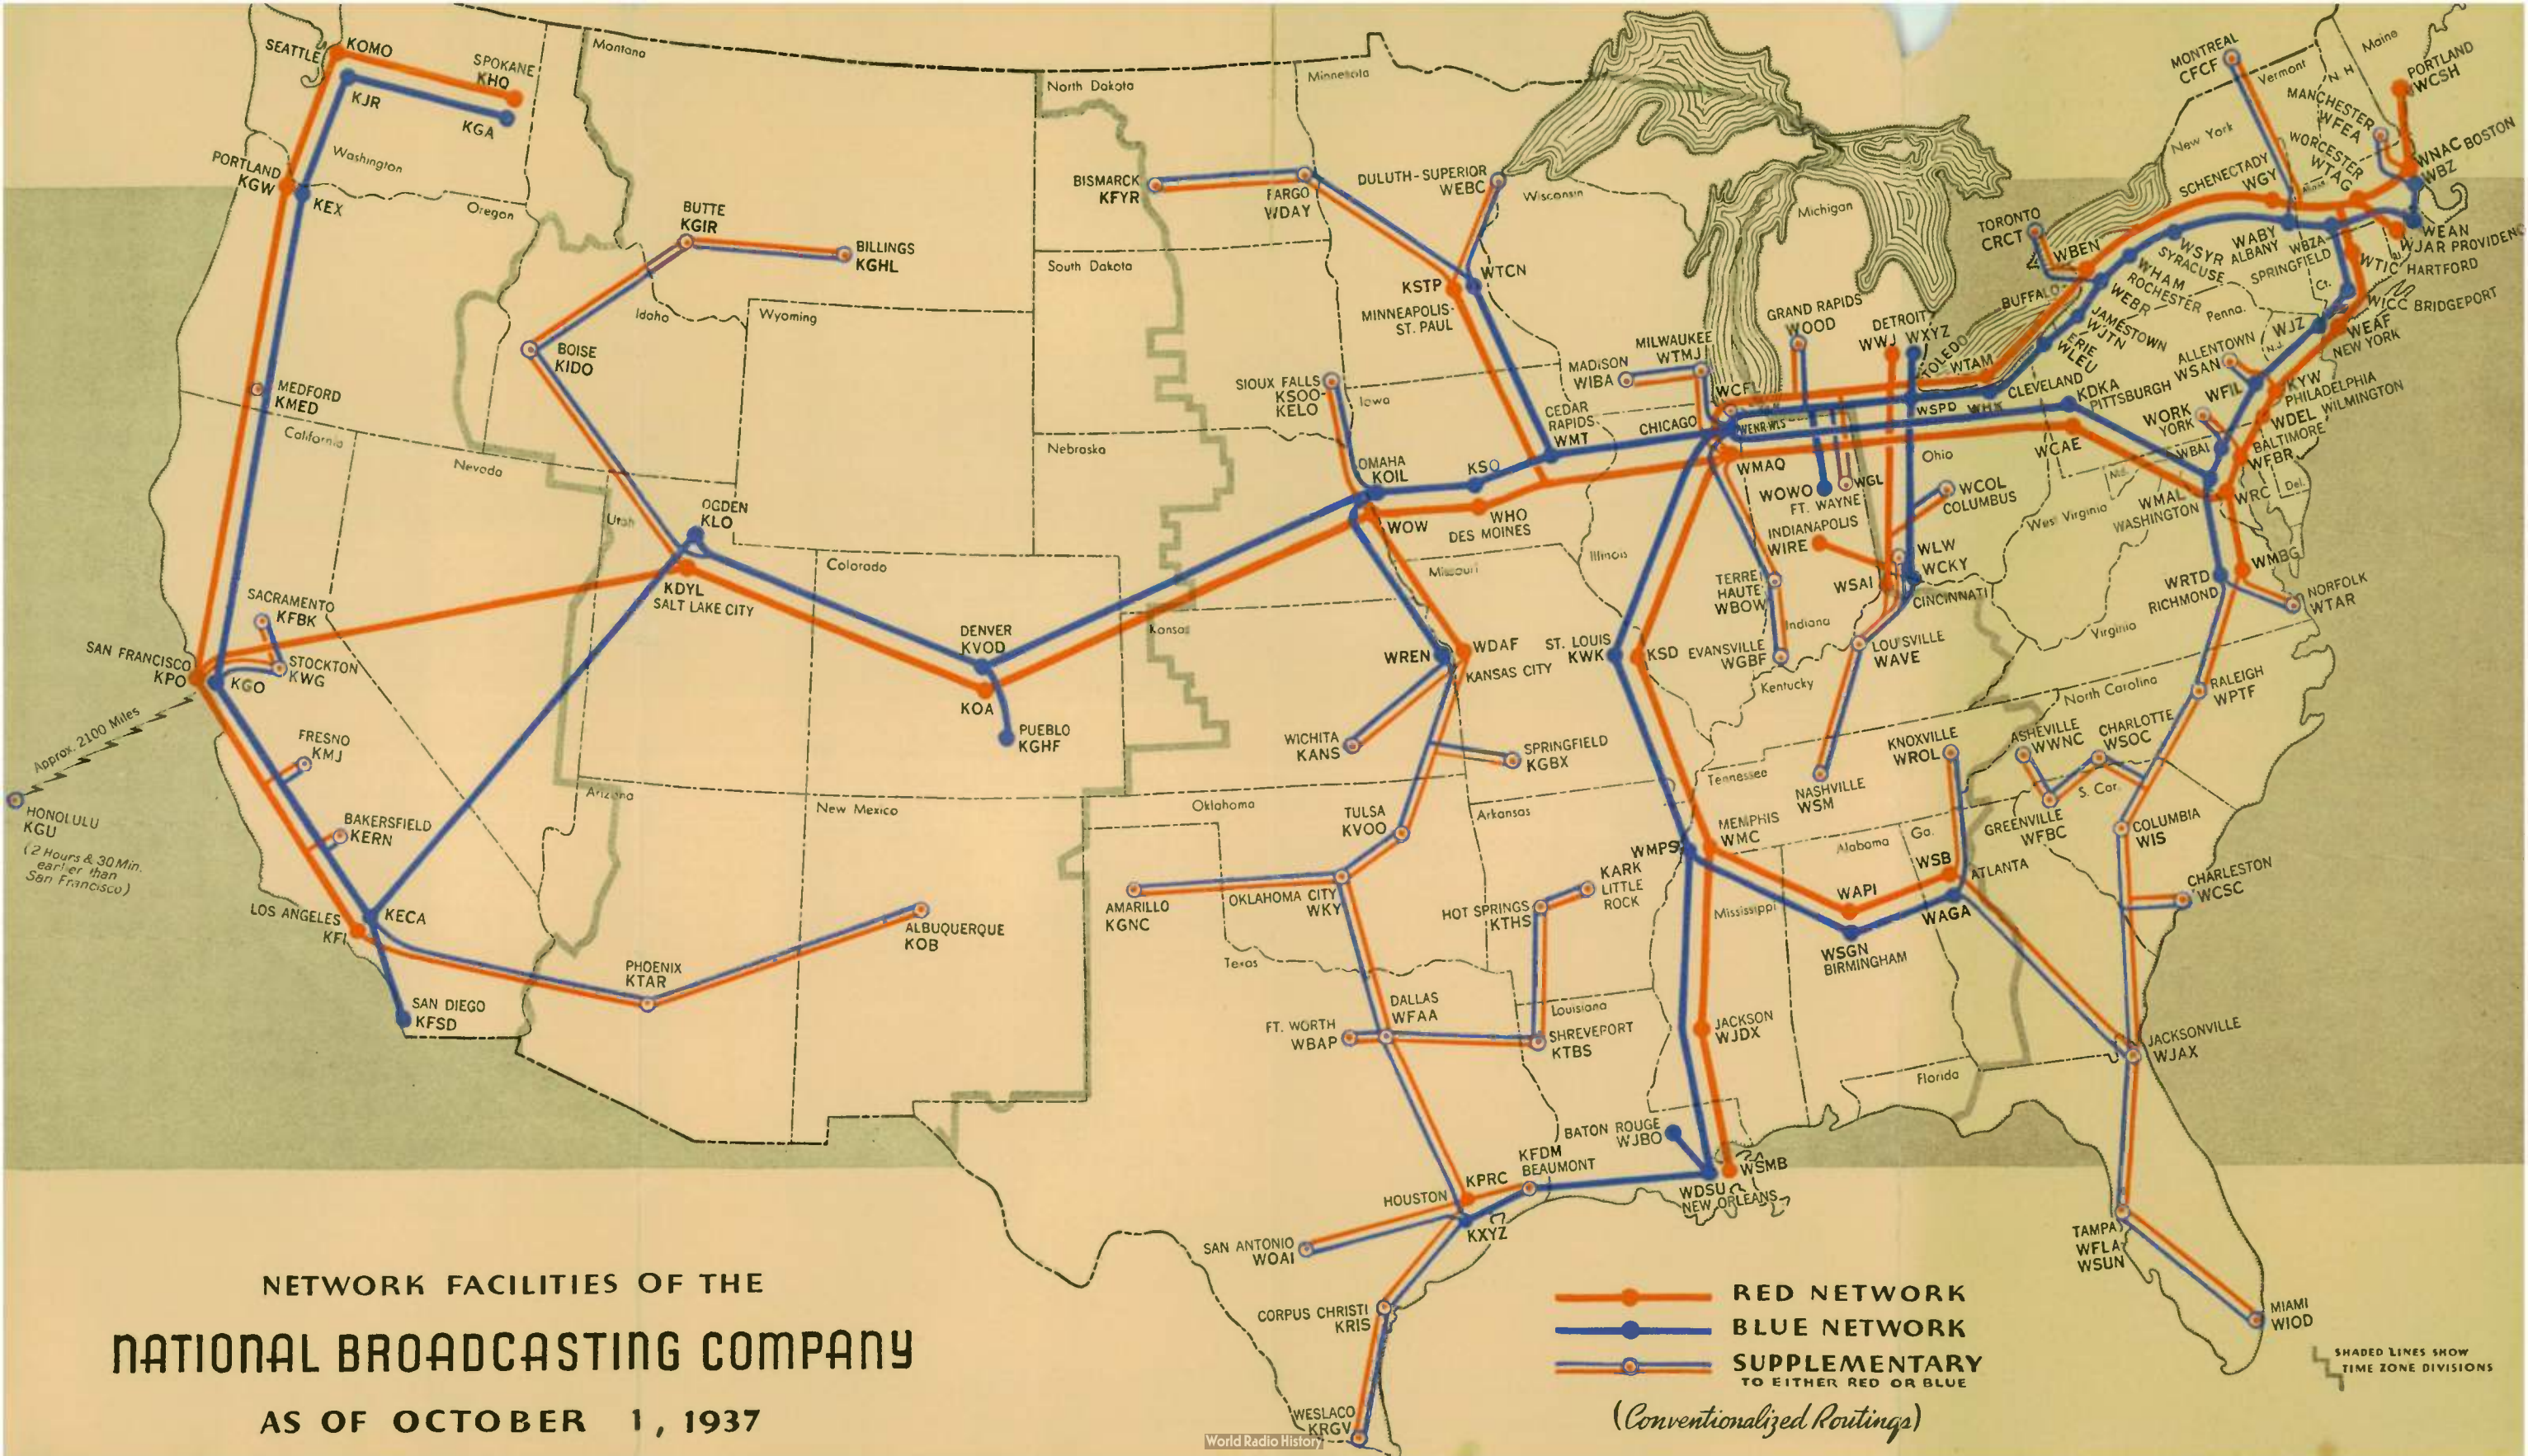

NOTE: — As of October 1, 1937, the number of stations affiliated with NBC Networks totals 138.

● BLUE NETWORK STATION    ● RED NETWORK STATION  
● SUPPLEMENTARY STATION (available for use with either Blue or Red Network)

SHADED LINES SHOW TIME ZONE DIVISIONS

**NETWORK FACILITIES OF THE  
 NATIONAL BROADCASTING COMPANY  
 AS OF OCTOBER 1, 1937**

**NETWORK FACILITIES OF THE  
NATIONAL BROADCASTING COMPANY  
AS OF OCTOBER 1, 1937**

—●— **RED NETWORK**  
—●— **BLUE NETWORK**  
—●— **SUPPLEMENTARY  
TO EITHER RED OR BLUE**  
*(Conventionalized Routings)*

SHADED LINES SHOW  
TIME ZONE DIVISIONS