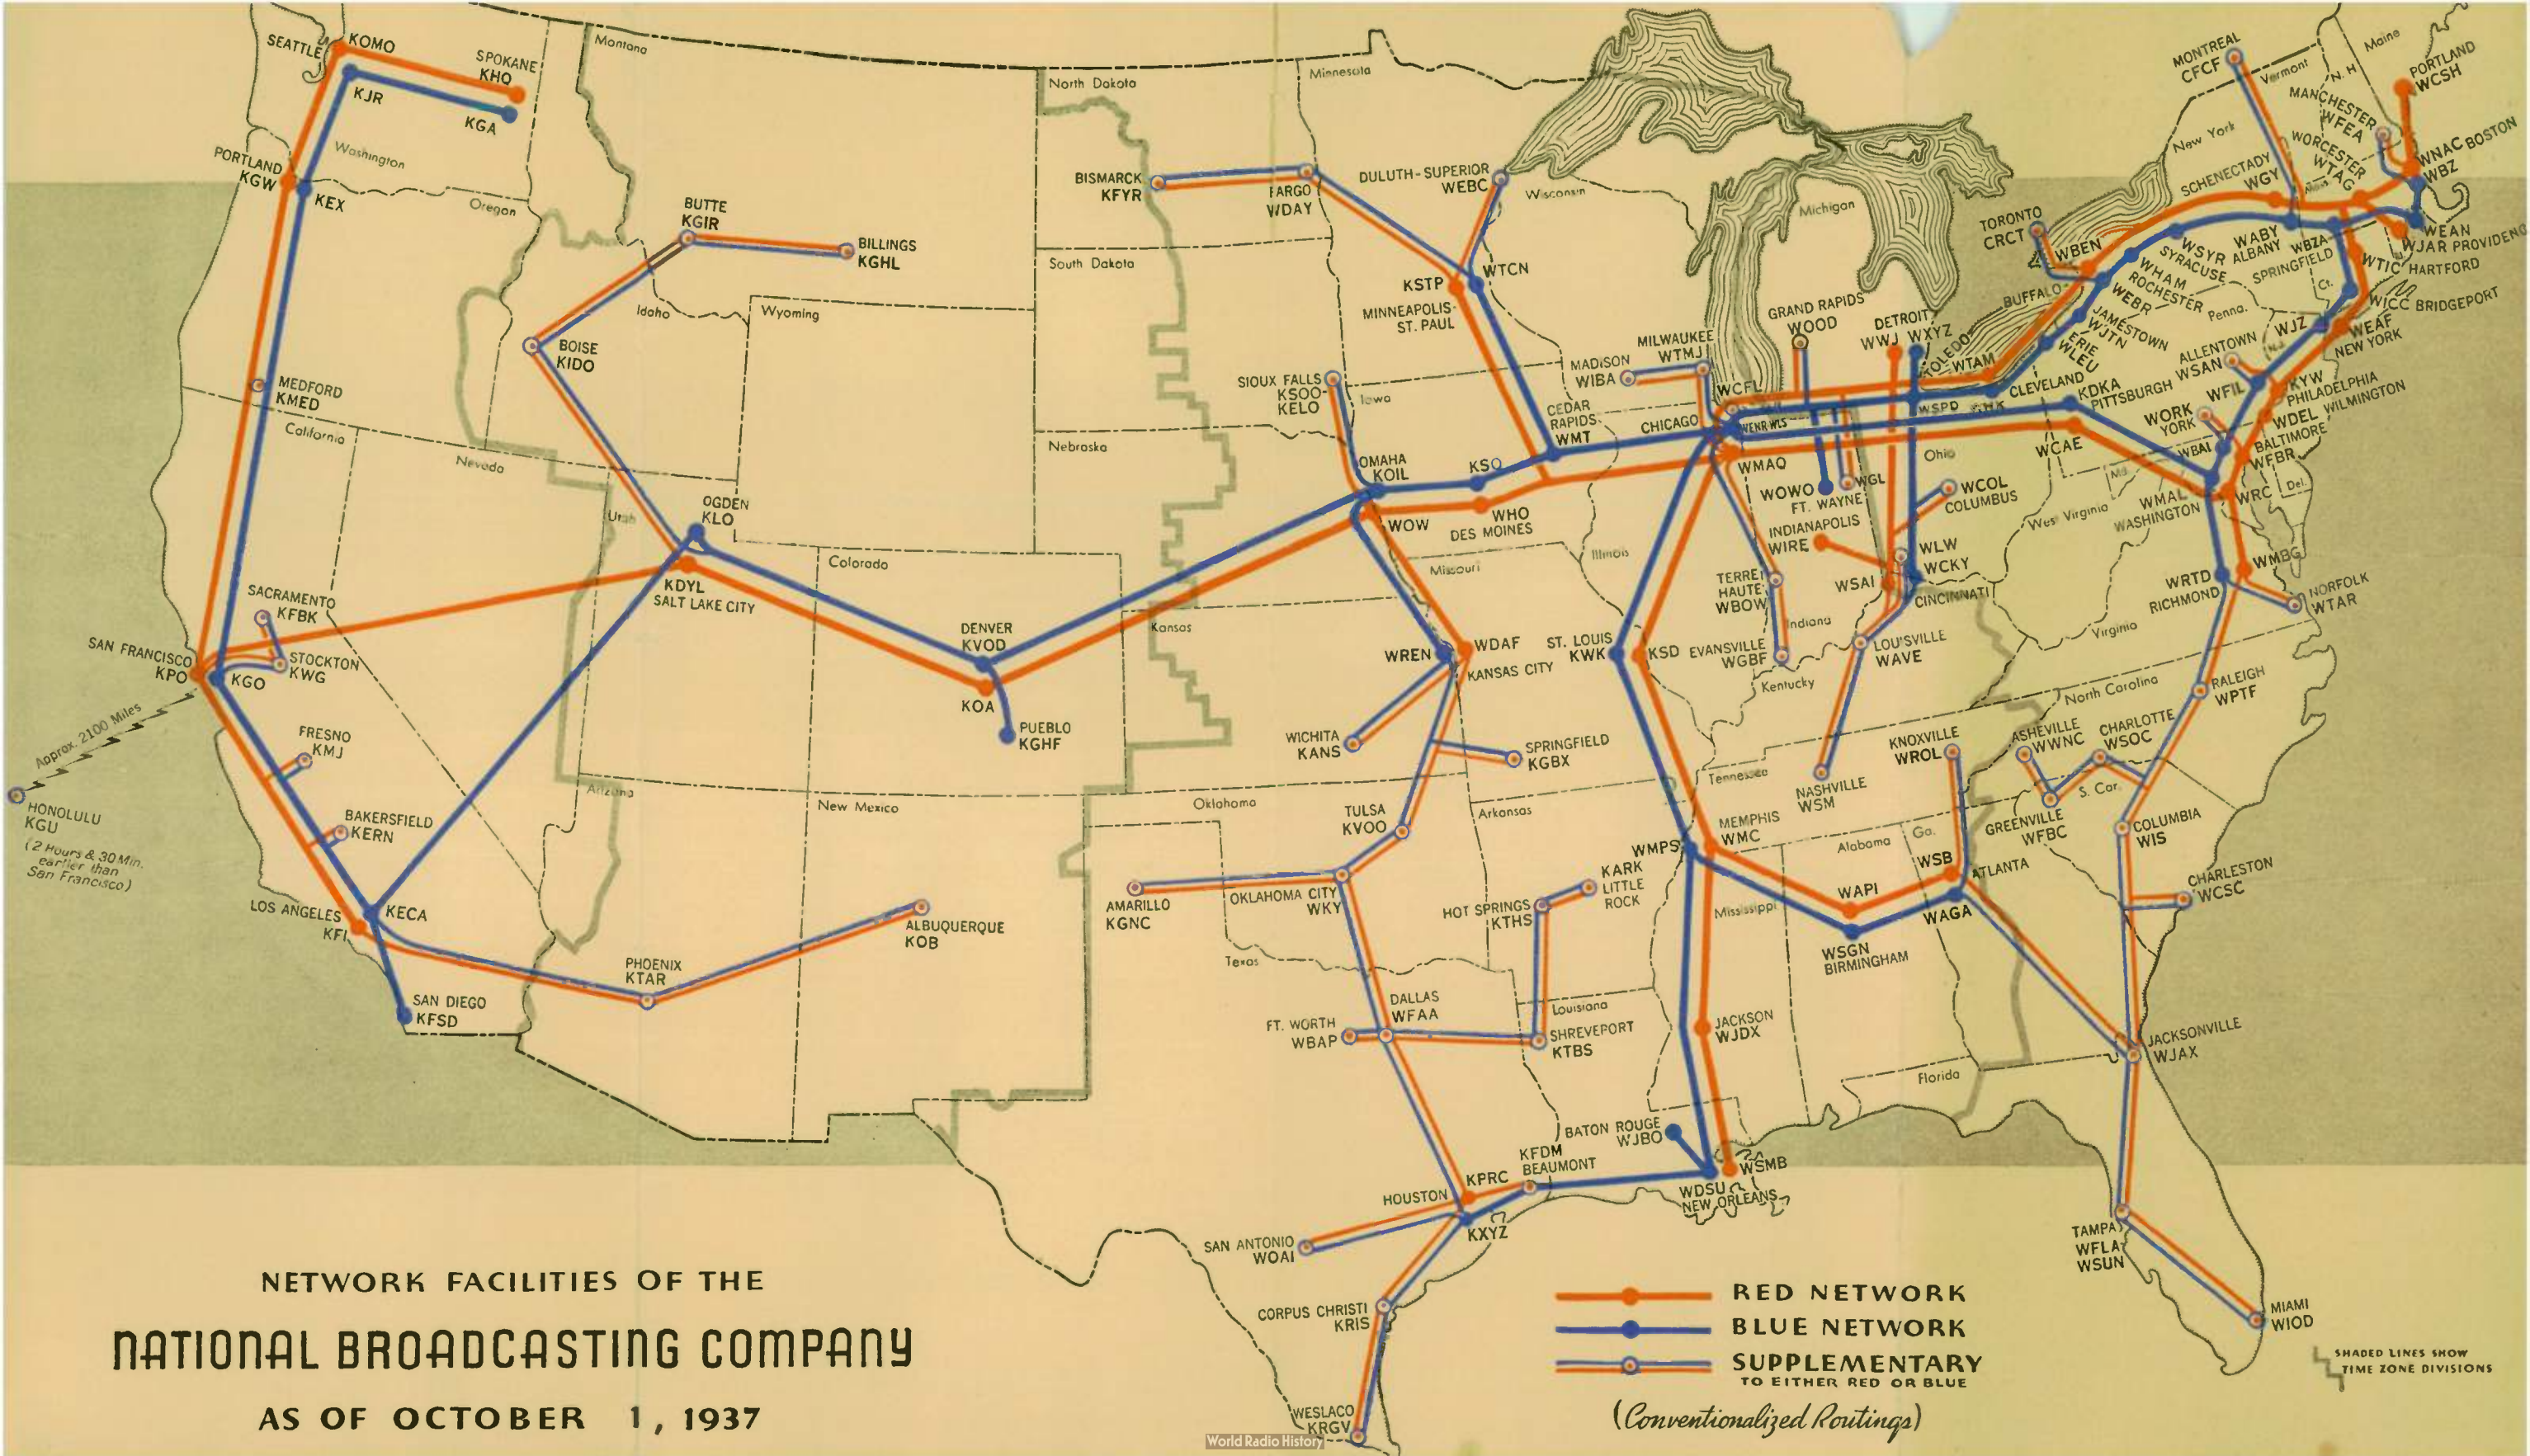

NOTE: — As of October 1, 1937, the number of stations affiliated with NBC Networks totals 138.

● BLUE NETWORK STATION    ● RED NETWORK STATION  
● SUPPLEMENTARY STATION (available for use with either Blue or Red Network)

SHADED LINES SHOW TIME ZONE DIVISIONS

**NETWORK FACILITIES OF THE  
 NATIONAL BROADCASTING COMPANY  
 AS OF OCTOBER 1, 1937**

**NETWORK FACILITIES OF THE  
NATIONAL BROADCASTING COMPANY  
AS OF OCTOBER 1, 1937**

—●— **RED NETWORK**  
—●— **BLUE NETWORK**  
—●— **SUPPLEMENTARY  
TO EITHER RED OR BLUE**  
*(Conventionalized Routings)*

SHADED LINES SHOW  
TIME ZONE DIVISIONS