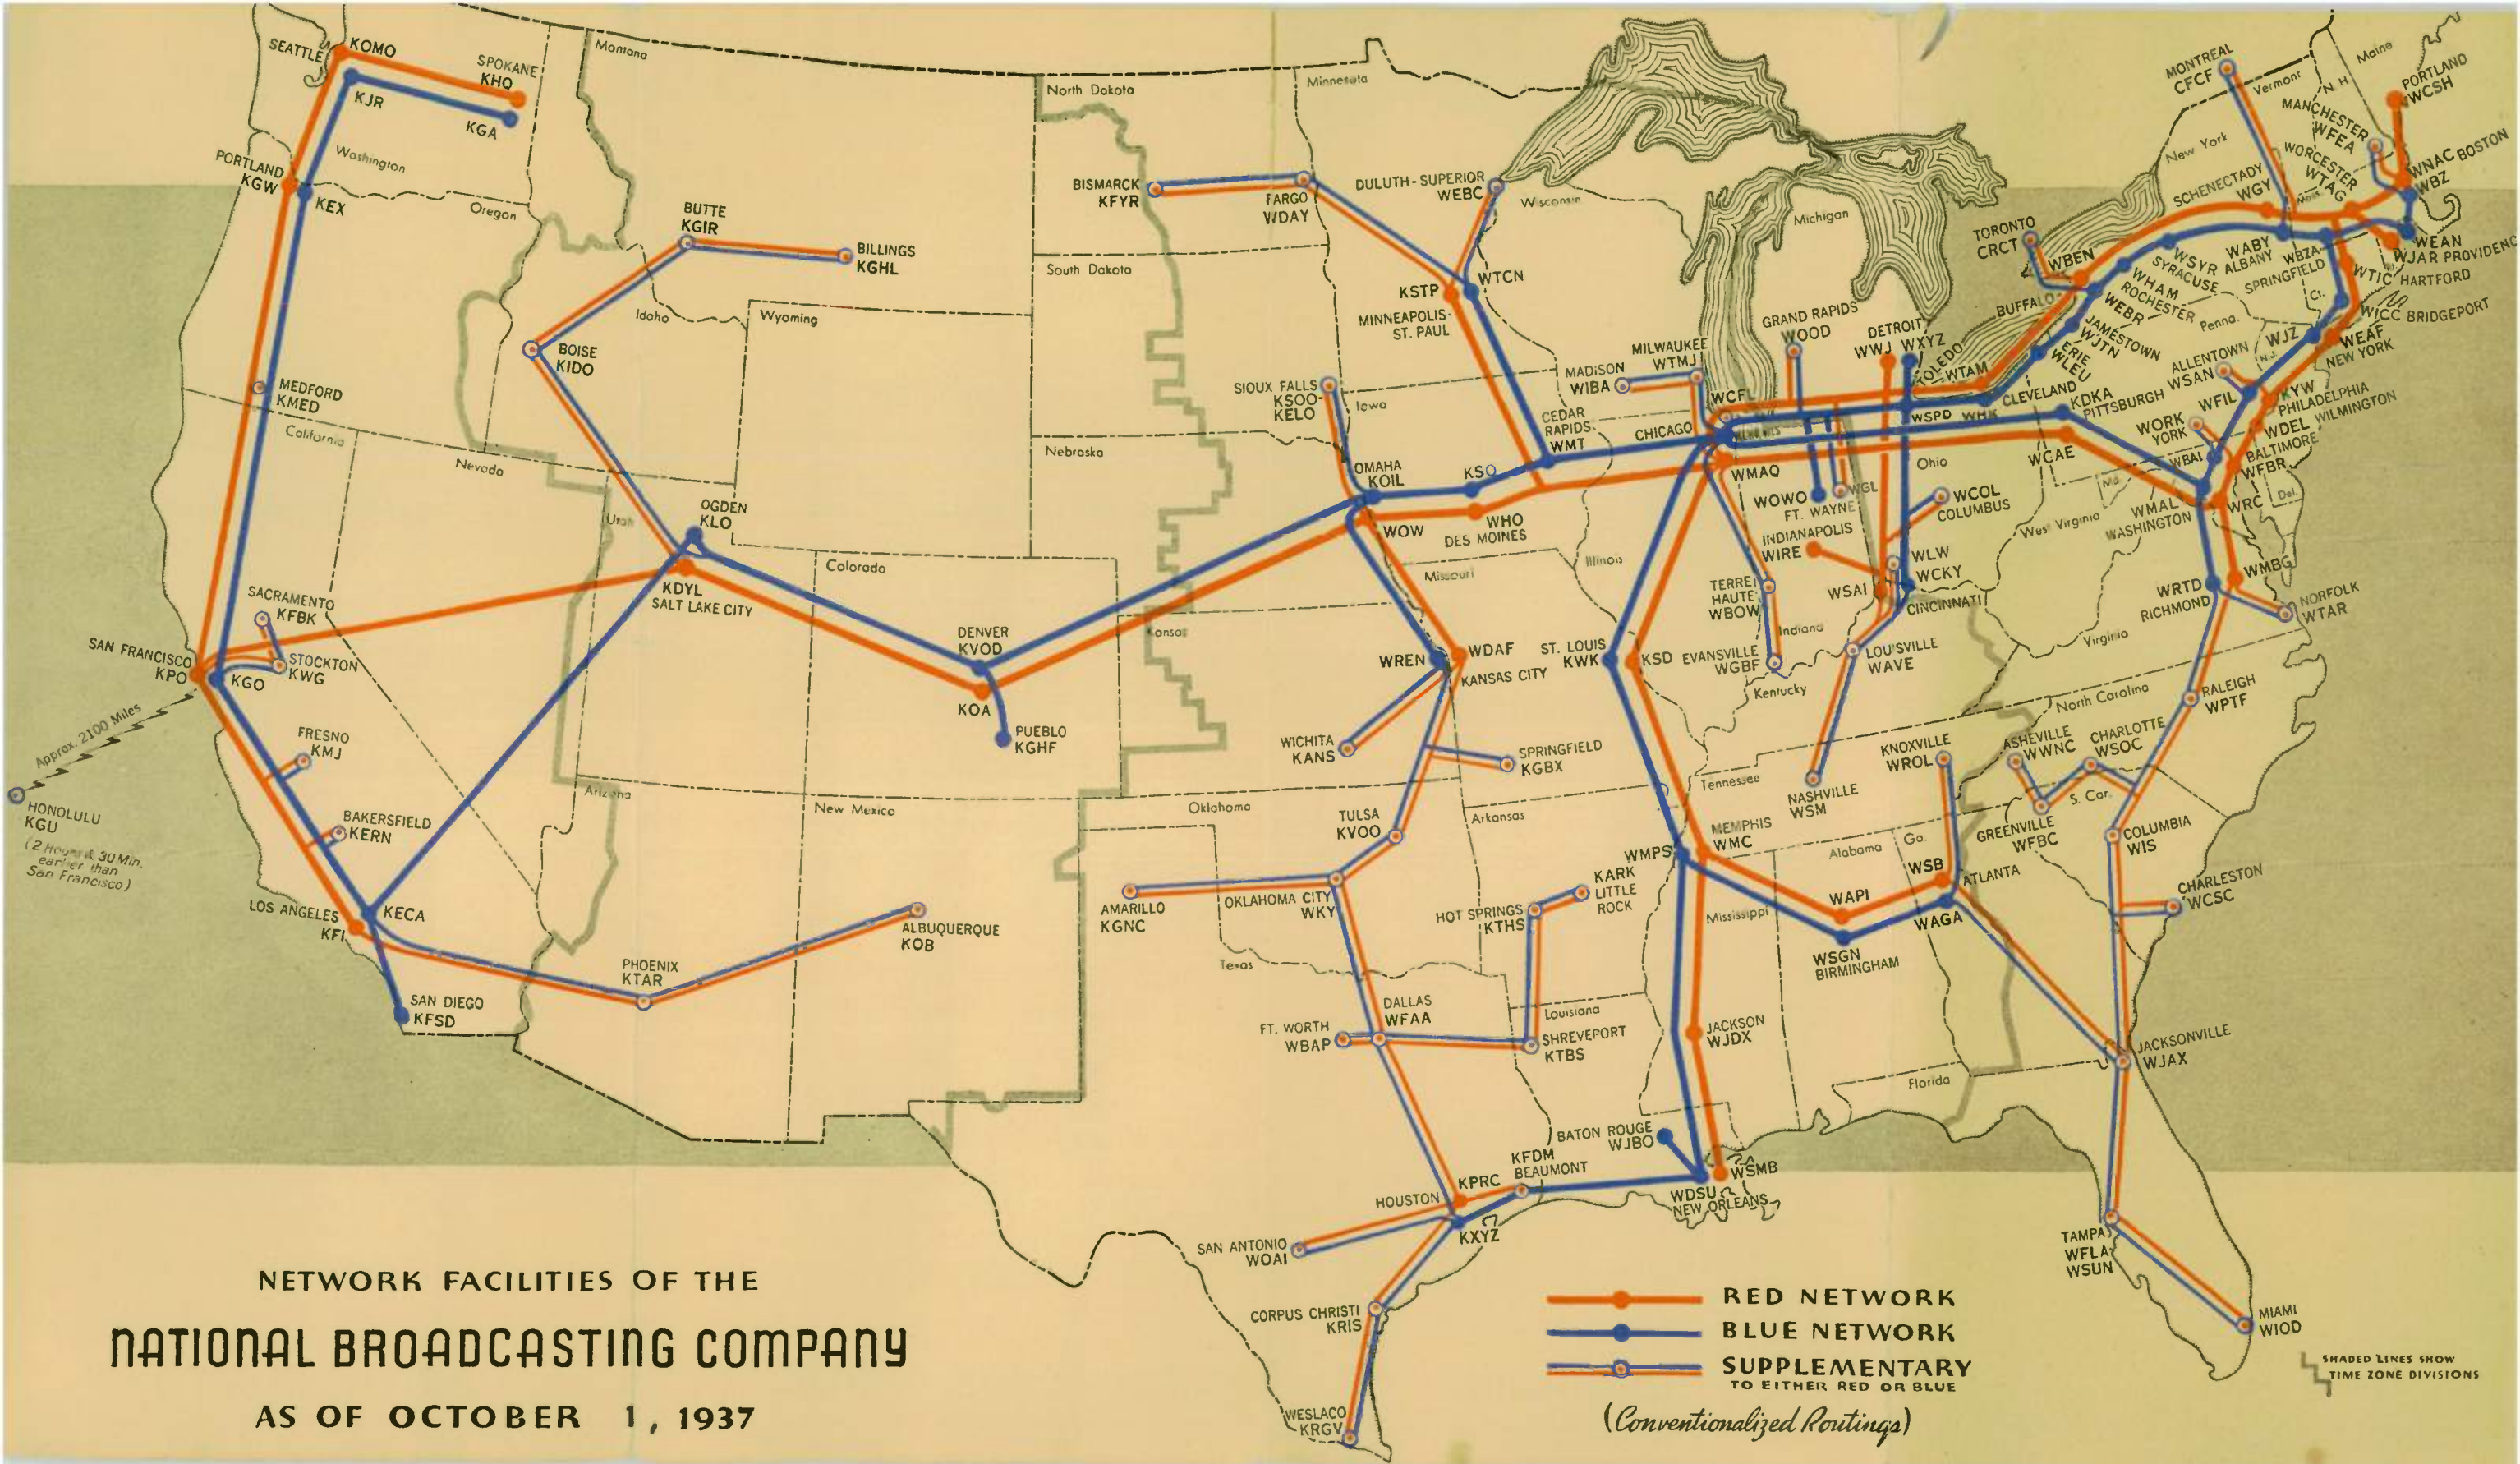

NOTE: — As of October 1, 1937, the number of stations affiliated with NBC Networks totals 138.

● BLUE NETWORK STATION    ● RED NETWORK STATION  
● SUPPLEMENTARY STATION (available for use with either Blue or Red Network)