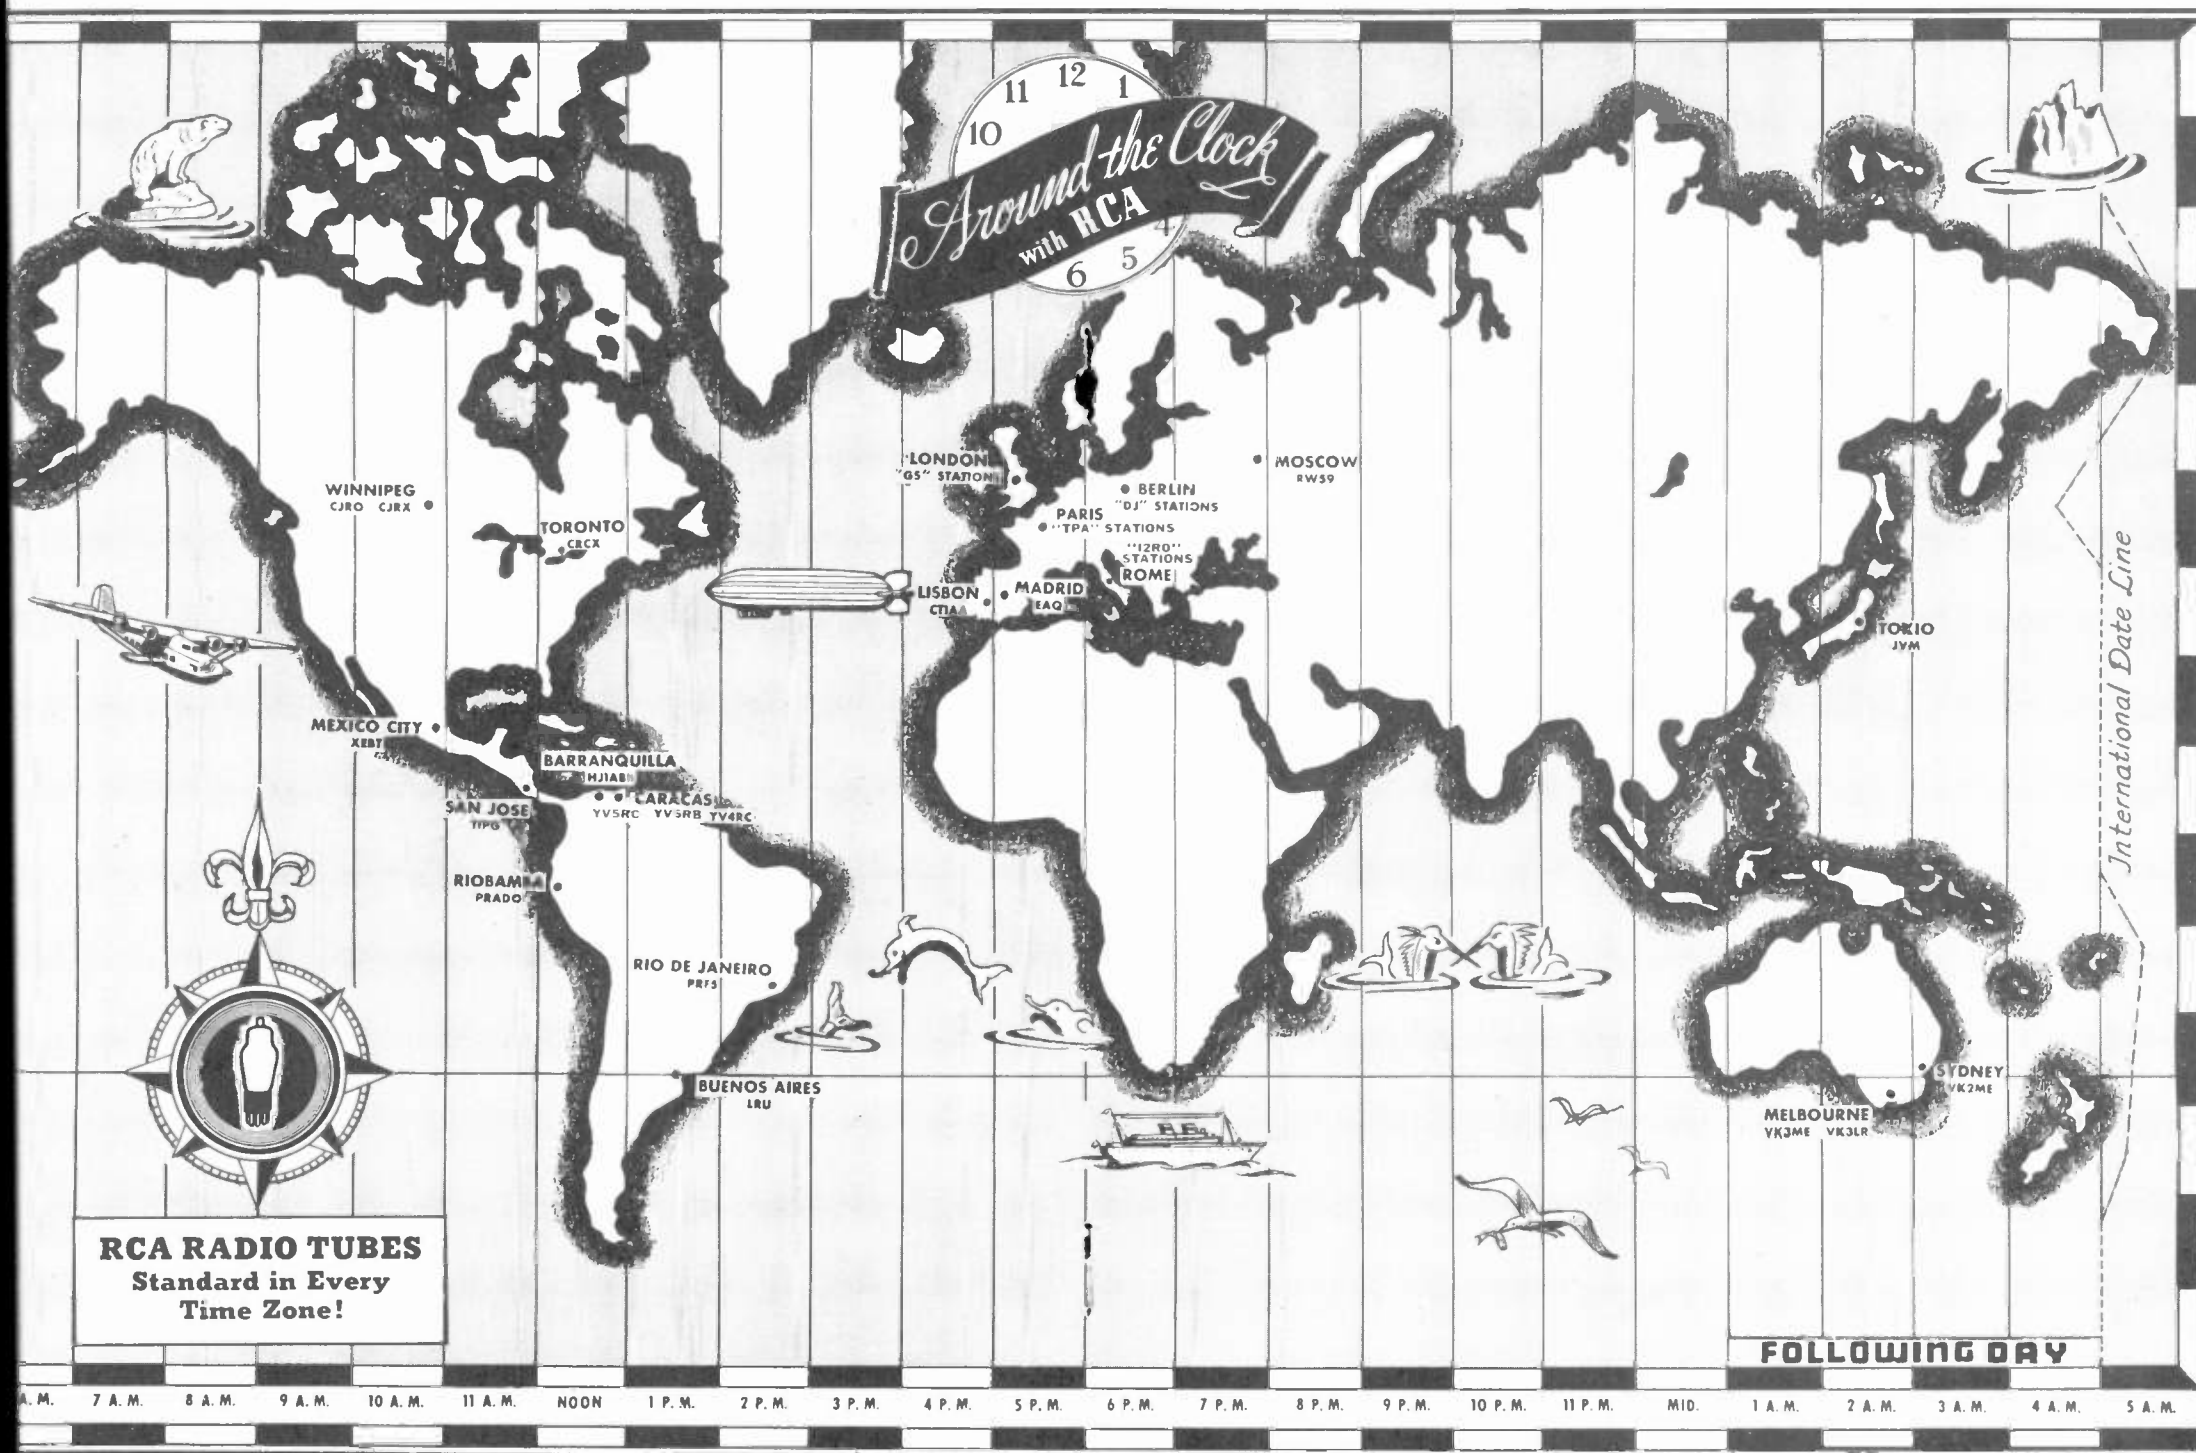

RCA RADIO TUBES
Standard in Every
Time Zone!

FOLLOWING DAY

7 A.M. 8 A.M. 9 A.M. 10 A.M. 11 A.M. NOON 1 P.M. 2 P.M. 3 P.M. 4 P.M. 5 P.M. 6 P.M. 7 P.M. 8 P.M. 9 P.M. 10 P.M. 11 P.M. MID. 1 A.M. 2 A.M. 3 A.M. 4 A.M. 5 A.M.

TIME ZONE CHART of the WORLD

This map of the world is divided into time zones and shows the various times in other countries corresponding to noon standard time in New York. For example: when it's noon in New York, the clocks in Moscow read 7:00 P. M., etc. For purposes of clarity, only the principal short-wave stations are shown. Use these as reference points to approximate the locations of other stations.