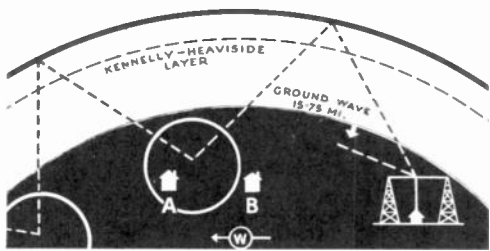

DIRECTION OF SHORT WAVES—EFFECT OF SKIP DISTANCES

DIAGRAM 3—Reception zones vary with the height of the layer which in turn varies with daylight, darkness, seasons and atmospheric conditions.

Note that the longer short waves travel best through darkness and the ultra short waves travel best through daylight. For example, a 49-meter wave can be heard well at night over an unlimited distance; but during the daytime it can be heard only from 100 to 200 miles away.