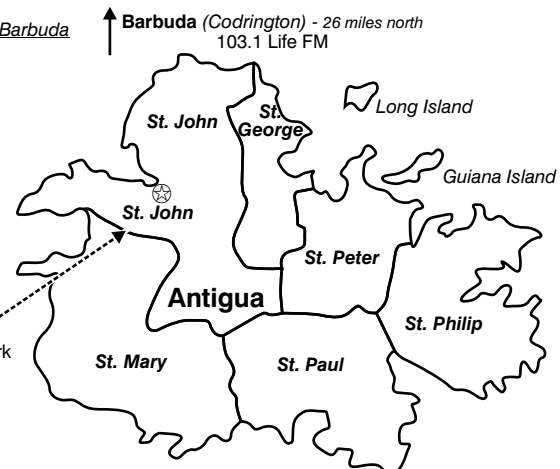

Antigua and Barbuda (AG)

Languages Spoken in Antigua and Barbuda
English

Antigua, 75,561
 Barbuda, 1,325

Codrington, 914
 ☉ St. John, 24,451
 --census, 5-2001

- 88.5 Power FM
- 90.1 Radio Lighthouse
- 90.3 ABS Radio 90.3
- 91.1 Observer Radio
- 93.9 GEM Radio Network
- 97.1 ZDK Liberty Radio
- 98.1 BBC/DW (CRC)
- 100.1 Sun FM
- 102.7 ZJF Radio
- 103.9 Life FM//103.1