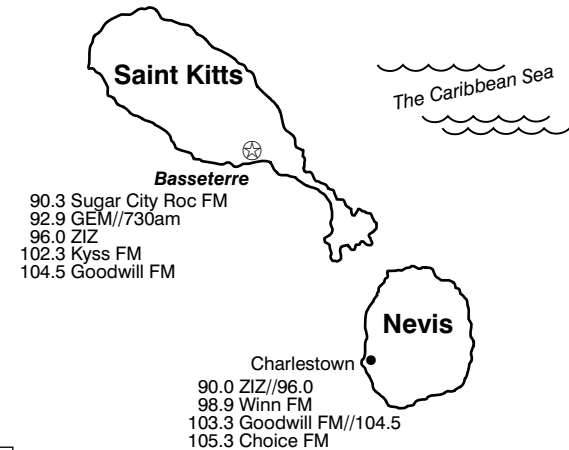

Saint Kitts and Nevis (KN)

Languages Spoken in Saint Kitts and Nevis
English.

Saint Kitts and Nevis, 46,111

☉Basseterre, 11,500
Charlestown, 1,820
--census, 5-2001