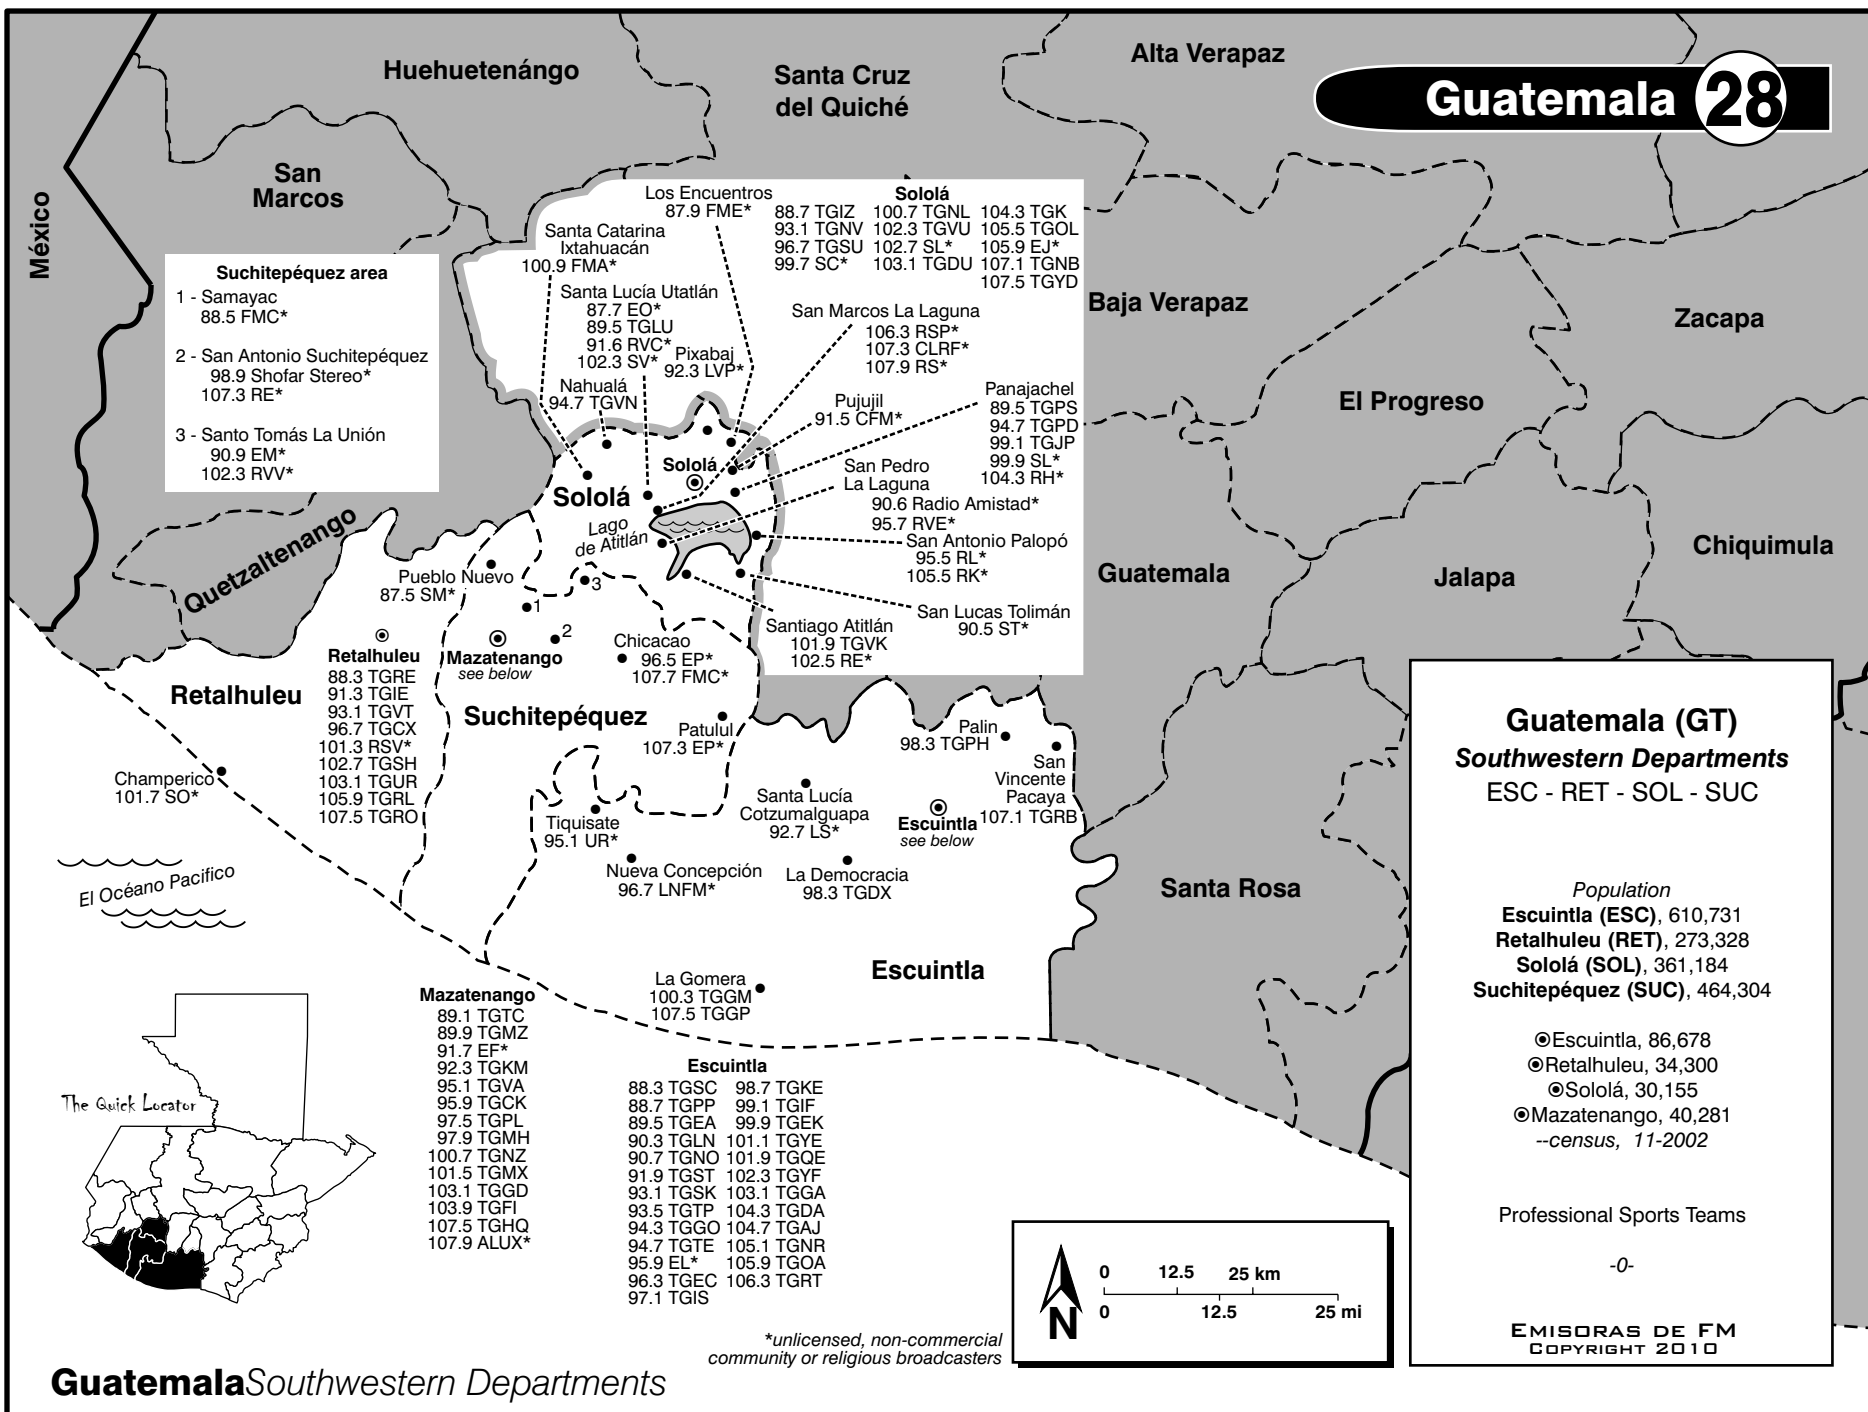

Suchitepéquez area

1. 1 - Samayac
   88.5 FMC*
2. 2 - San Antonio Suchitepéquez
   98.9 Shofar Stereo*
   107.3 RE*
3. 3 - Santo Tomás La Unión
   90.9 EM*
   102.3 RVV*

Retalhuleu
88.3 TGRE
91.3 TGIE
93.1 TGVT
96.7 TGCC
101.3 RSV*
102.7 TGSH
103.1 TGUR
105.9 TGRL
107.5 TGRO

Mazatenango
see below

89.1 TGTC
89.9 TGMZ
91.7 EF*
92.3 TGKM
95.1 TGVA
95.9 TGCK
97.5 TGPL
97.9 TGMH
100.7 TGNZ
101.5 TGMX
103.1 TGGD
103.9 TGFI
107.5 TGHQ
107.9 ALUX*

Escuintla

88.3 TGSC	98.7 TGKE
88.7 TGPP	99.1 TGIF
89.5 TGEA	99.9 TGEK
90.3 TGLN	101.1 TGYE
90.7 TGNO	101.9 TGQE
91.9 TGST	102.3 TGYF
93.1 TGSK	103.1 TGGA
93.5 TGTP	104.3 TGDA
94.3 TGGO	104.7 TGAJ
94.7 TGTE	105.1 TGNR
95.9 EL*	105.9 TGOA
96.3 TGEC	106.3 TGRT
97.1 TGIS	

*unlicensed, non-commercial community or religious broadcasters

Guatemala (GT)
Southwestern Departments
ESC - RET - SOL - SUC

Population
Escuintla (ESC), 610,731
Retalhuleu (RET), 273,328
Sololá (SOL), 361,184
Suchitepéquez (SUC), 464,304

●Escuintla, 86,678
●Retalhuleu, 34,300
●Sololá, 30,155
●Mazatenango, 40,281
--census, 11-2002

Professional Sports Teams
-0-

EMISORAS DE FM
COPYRIGHT 2010