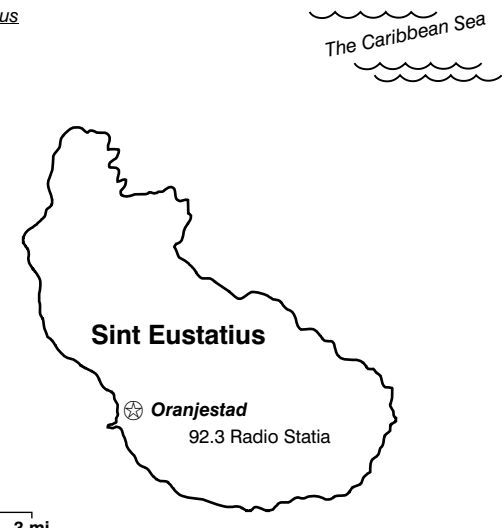

A dependent of the Netherlands.

Languages Spoken in Sint Eustatius
Dutch, English.

Sint Eustatius (Statia), 2,900

⊗ Oranjestad, 2,498
--census, 3-2006

Sint Eustatius
⊗ Oranjestad
92.3 Radio Statia

Montserrat (MS)