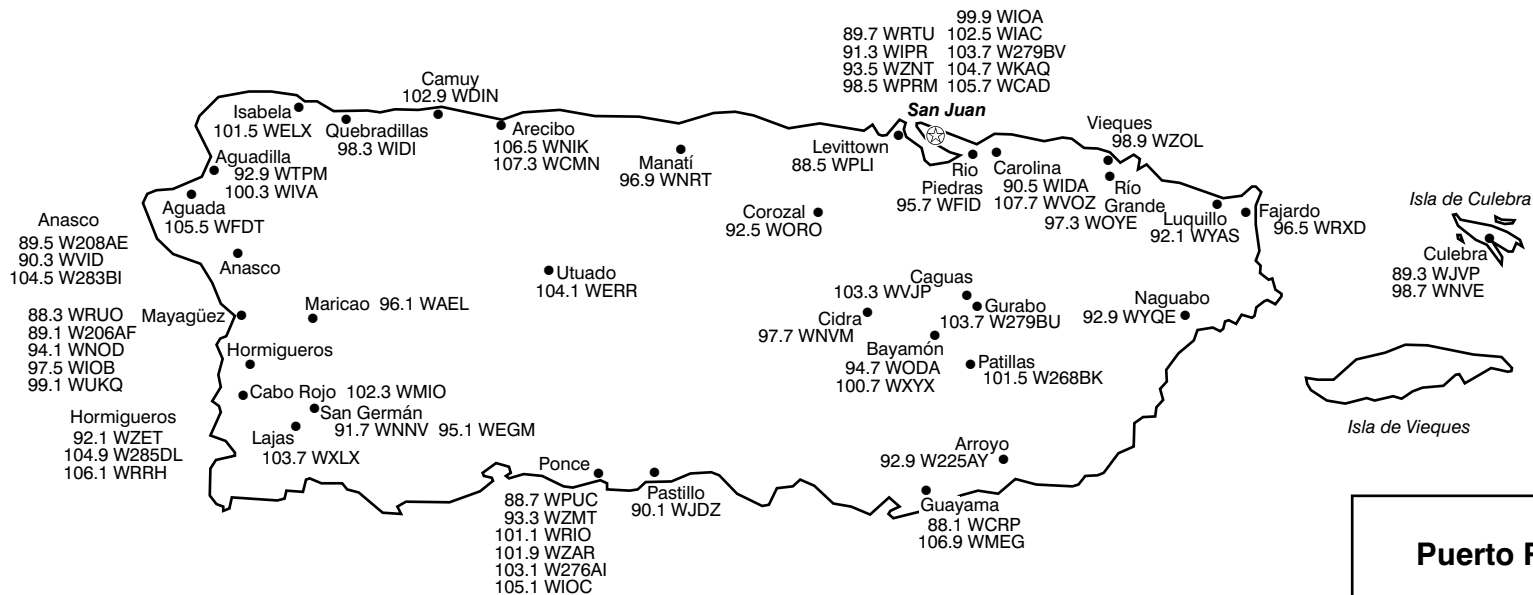

Languages Spoken in Puerto Rico
Spanish, English

Puerto Rico (PR)

Population
Puerto Rico, 3,808,610

Arecibo, 49,318
Bayamón, 203,499
Carolina, 168,164
Guayama, 21,624
Hormigueros, 12,444
Mayagüez, 78,647
Ponce, 155,038
San Germán, 12,033
Ⓜ San Juan, 421,958
--census 4-2000

Professional Sports Teams

Béisbol Doble A - 39 teams
Federación Puertorriqueña de Fútbol - 56 teams

EMISORAS DE FM
COPYRIGHT 2010