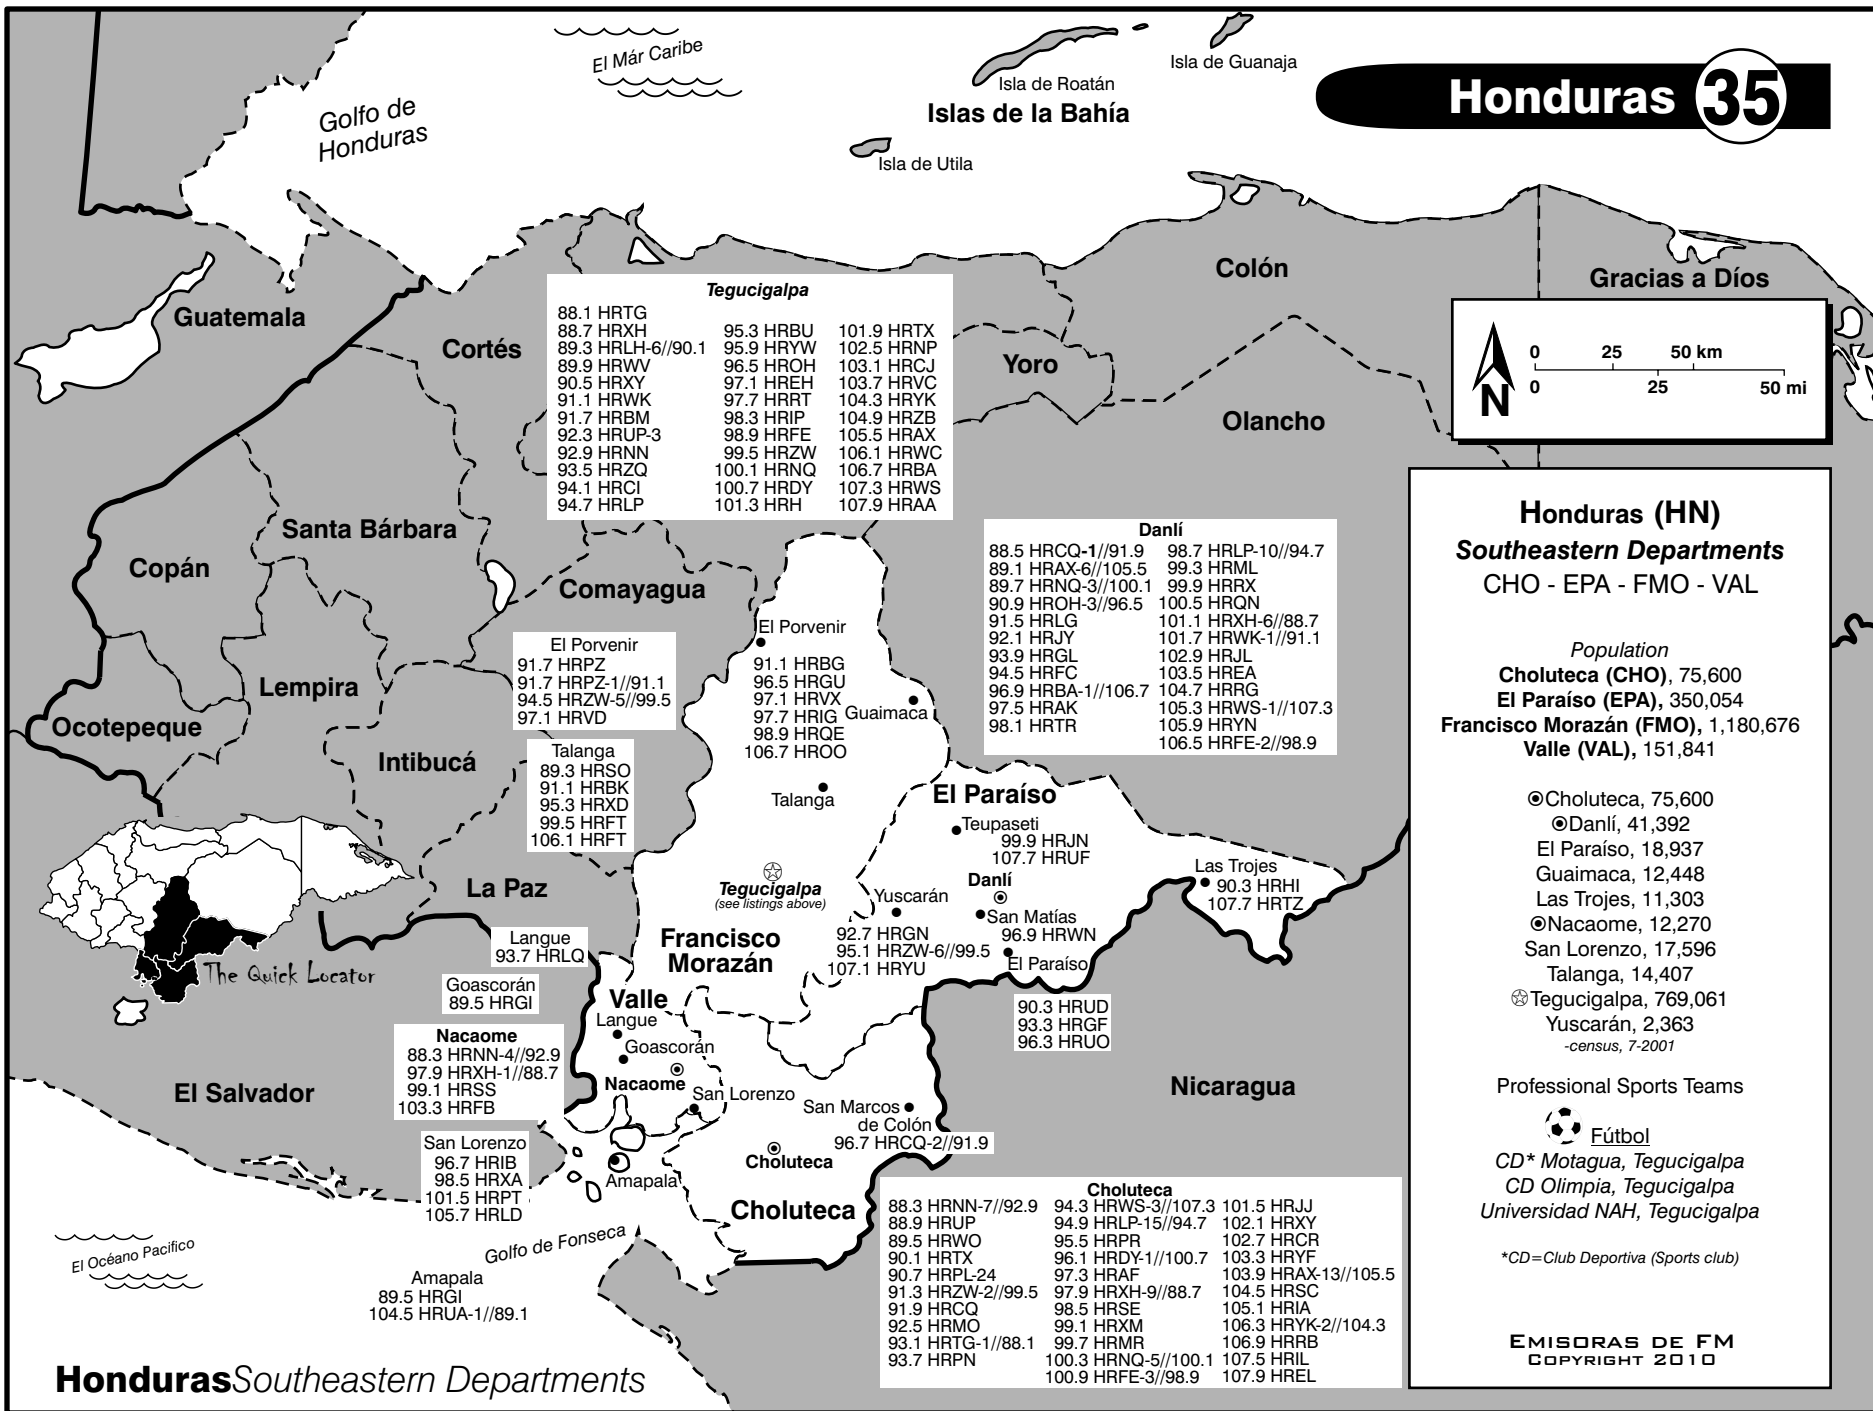

Tegucigalpa

88.1 HRTG	95.3 HRBU	101.9 HRTX
88.7 HRXH	95.9 HRYW	102.5 HRNP
89.3 HRLH-6//90.1	96.5 HROH	103.1 HRCJ
89.9 HRWV	97.1 HREH	103.7 HRVC
90.5 HRXY	97.7 HRRT	104.3 HRYK
91.1 HRWK	98.3 HRIP	104.9 HRZB
91.7 HRBM	98.9 HRFE	105.5 HRAX
92.3 HRUP-3	99.5 HRZW	106.1 HRWC
92.9 HRNN	100.1 HRNQ	106.7 HRBA
93.5 HRZQ	100.7 HRDY	107.3 HRWS
94.1 HRCI	101.3 HRH	107.9 HRAA
94.7 HRLP		

Danlí

88.5 HRCQ-1//91.9	98.7 HRLP-10//94.7
89.1 HRAX-6//105.5	99.3 HRML
89.7 HRNQ-3//100.1	99.9 HRRX
90.9 HROH-3//96.5	100.5 HRQN
91.5 HRLG	101.1 HRXH-6//88.7
92.1 HRJY	101.7 HRWK-1//91.1
93.9 HRGL	102.9 HRJL
94.5 HRFC	103.5 HREA
96.9 HRBA-1//106.7	104.7 HRRG
97.5 HRAK	105.3 HRWS-1//107.3
98.1 HRTR	105.9 HRYN
	106.5 HRFE-2//98.9

El Porvenir

91.7 HRPZ
91.7 HRPZ-1//91.1
94.5 HRZW-5//99.5
97.1 HRVD

El Porvenir

91.1 HRBG
96.5 HRGU
97.1 HRVX
97.7 HRIG
98.9 HRQE
106.7 HROO

Talanga

89.3 HRSO
91.1 HRBK
95.3 HRXD
99.5 HRFT
106.1 HRFT

El Paraíso

99.9 HRJN
107.7 HRUF

Danlí

90.3 HRUD
93.3 HRGF
96.3 HRUO

Las Trojes

90.3 HRHI
107.7 HRTZ

Langue

93.7 HRLQ

Nacaome

88.3 HRNN-4//92.9
97.9 HRXH-1//88.7
99.1 HRSS
103.3 HRFB

San Lorenzo

96.7 HRIB
98.5 HRXA
101.5 HRPT
105.7 HRLD

Amapala

89.5 HRGI
104.5 HRUA-1//89.1

Francisco Morazán

92.7 HRGN
95.1 HRZW-6//99.5
107.1 HRYU

Yuscarán

96.9 HRWN

Choluteca

88.3 HRNN-7//92.9	94.3 HRWS-3//107.3	101.5 HRJJ
88.9 HRUP	94.9 HRLP-15//94.7	102.1 HRXY
89.5 HRVVO	95.5 HRPR	102.7 HRCR
90.1 HRTX	96.1 HRDY-1//100.7	103.3 HRYF
90.7 HRPL-24	97.3 HRAF	103.9 HRAX-13//105.5
91.3 HRZW-2//99.5	97.9 HRXH-9//88.7	104.5 HRSC
91.9 HRCQ	98.5 HRSE	105.1 HRJA
92.5 HRMO	99.1 HRXM	106.3 HRYK-2//104.3
93.1 HRTG-1//88.1	99.7 HRMR	106.9 HRRB
93.7 HRPN	100.3 HRNQ-5//100.1	107.5 HRLI
	100.9 HRFE-3//98.9	107.9 HREL