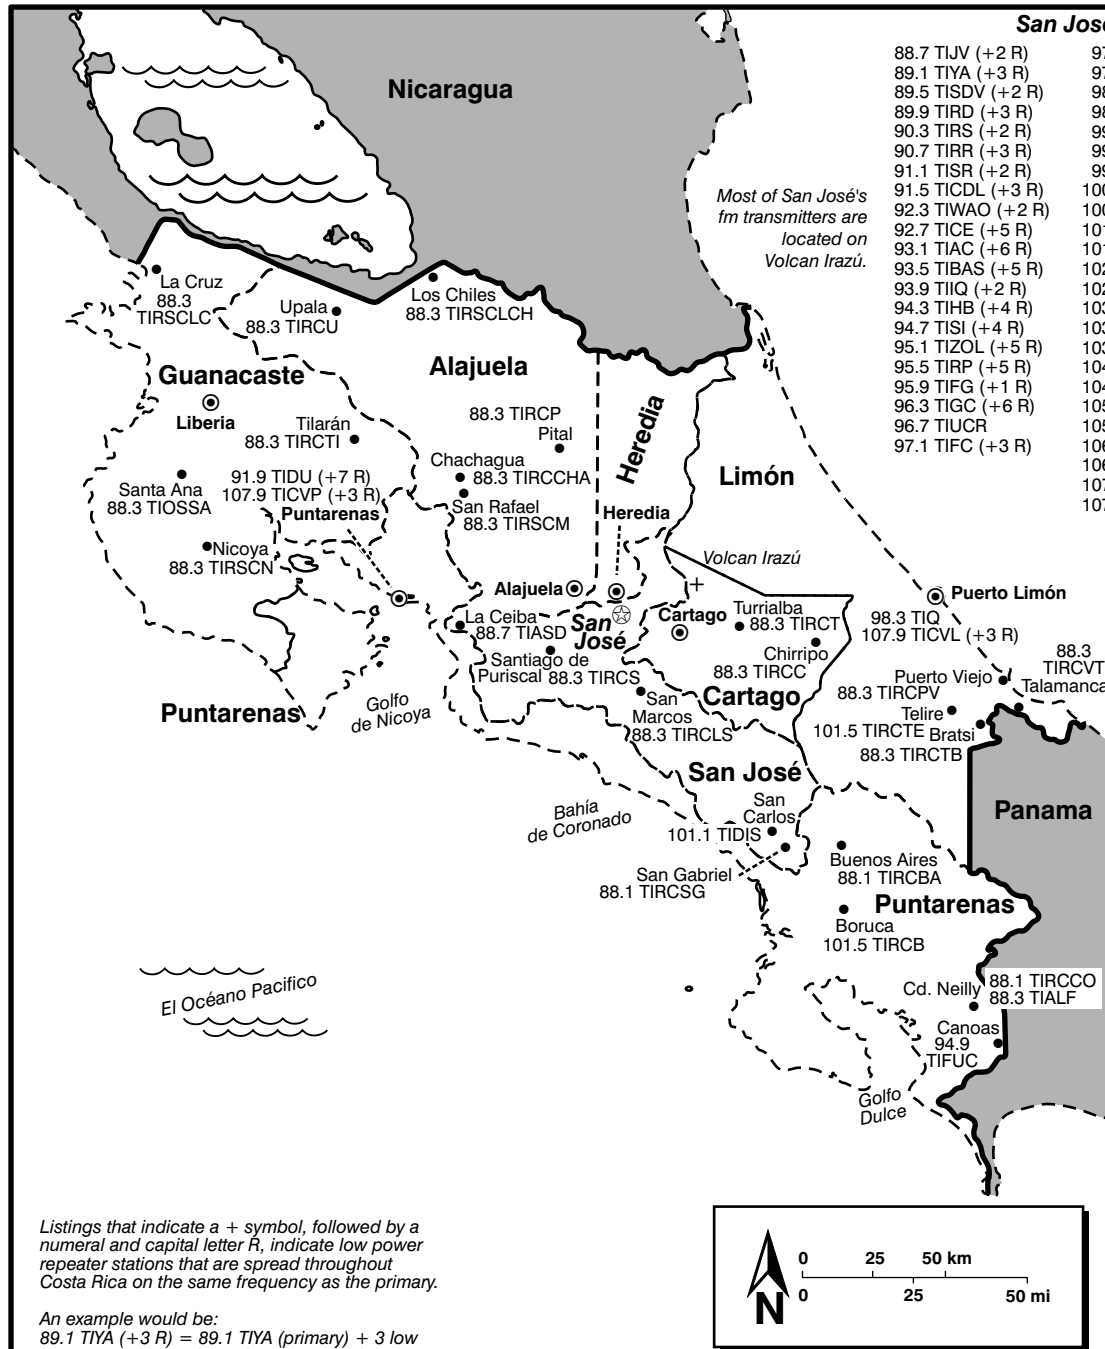

Languages Spoken in Costa Rica
Spanish, English, Creole