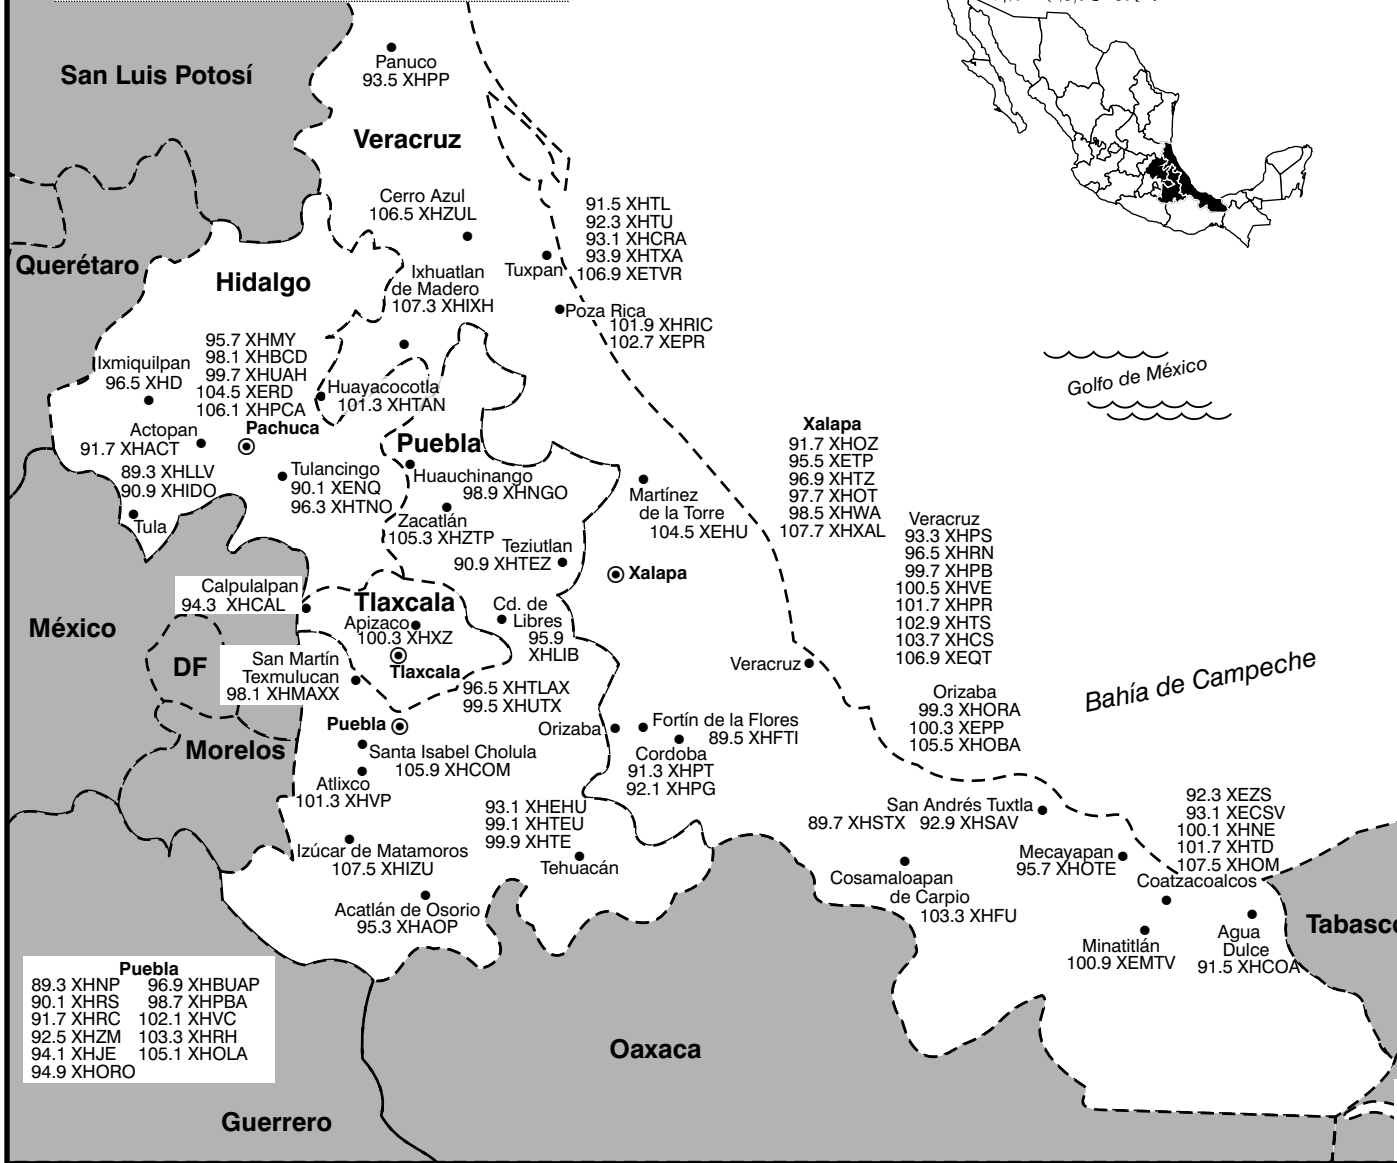

EMISORAS DE FM
COPYRIGHT 2010

Tamaulipas

16

México

Languages Spoken in East Central México

Spanish, Huasteco, Náhuatl, Otomí, Totonaco

89.3 XHNP	96.9 XHBUAP
90.1 XHRS	98.7 XHPBA
91.7 XHRC	102.1 XHVC
92.5 XHZM	103.3 XHRH
94.1 XHJE	105.1 XHOLA
94.9 XHORO	