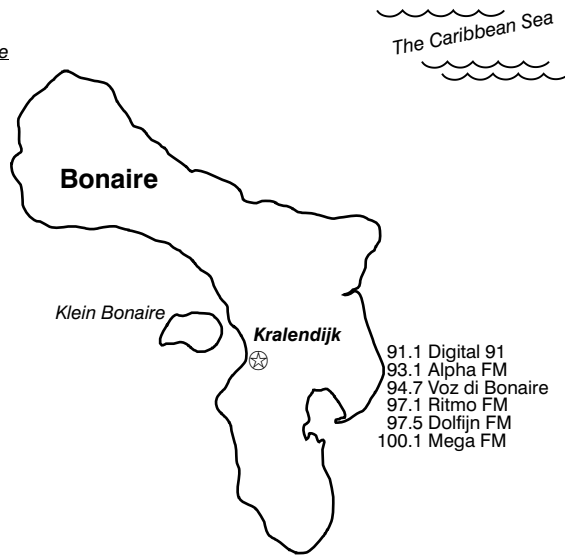

Netherlands Antilles - Bonaire (AN)

A dependent of the Netherlands.

Languages Spoken in Bonaire
Papiamentu, Dutch, English,
Spanish.

Bonaire, 10,185

⊗ Kralendijk, 9,000
--census, 1-2004

91.1 Digital 91
93.1 Alpha FM
94.7 Voz di Bonaire
97.1 Ritmo FM
97.5 Dolfijn FM
100.1 Mega FM

Netherlands Antilles - Curaçao (AN)

A dependent of the Netherlands.

Languages Spoken in Curaçao
Dutch, Papiamentu, English,
Spanish.

Curaçao, 133,644

⊗ Willemstad, 60,000
--census, 1-2004