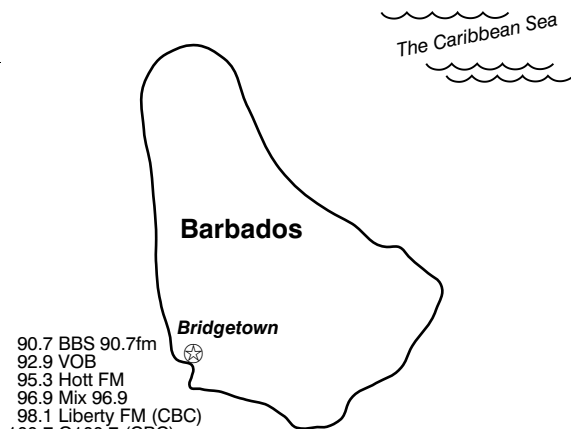

- 90.7 BBS 90.7fm
- 92.9 VOB
- 95.3 Hott FM
- 96.9 Mix 96.9
- 98.1 Liberty FM (CBC)
- 100.7 Q100.7 (CBC)
- 102.1 Faith FM 102.1
- 104.1 Love 104.1
- 106.1 Radio Ged
- 107.3 Paradise Radio

Bermuda (BM)

A dependent of Great Britain.

Languages Spoken in Bermuda
English, Portuguese

Bermuda, 62,059

☉ Hamilton, 969
St. George, 1,752
--census, 5-2000