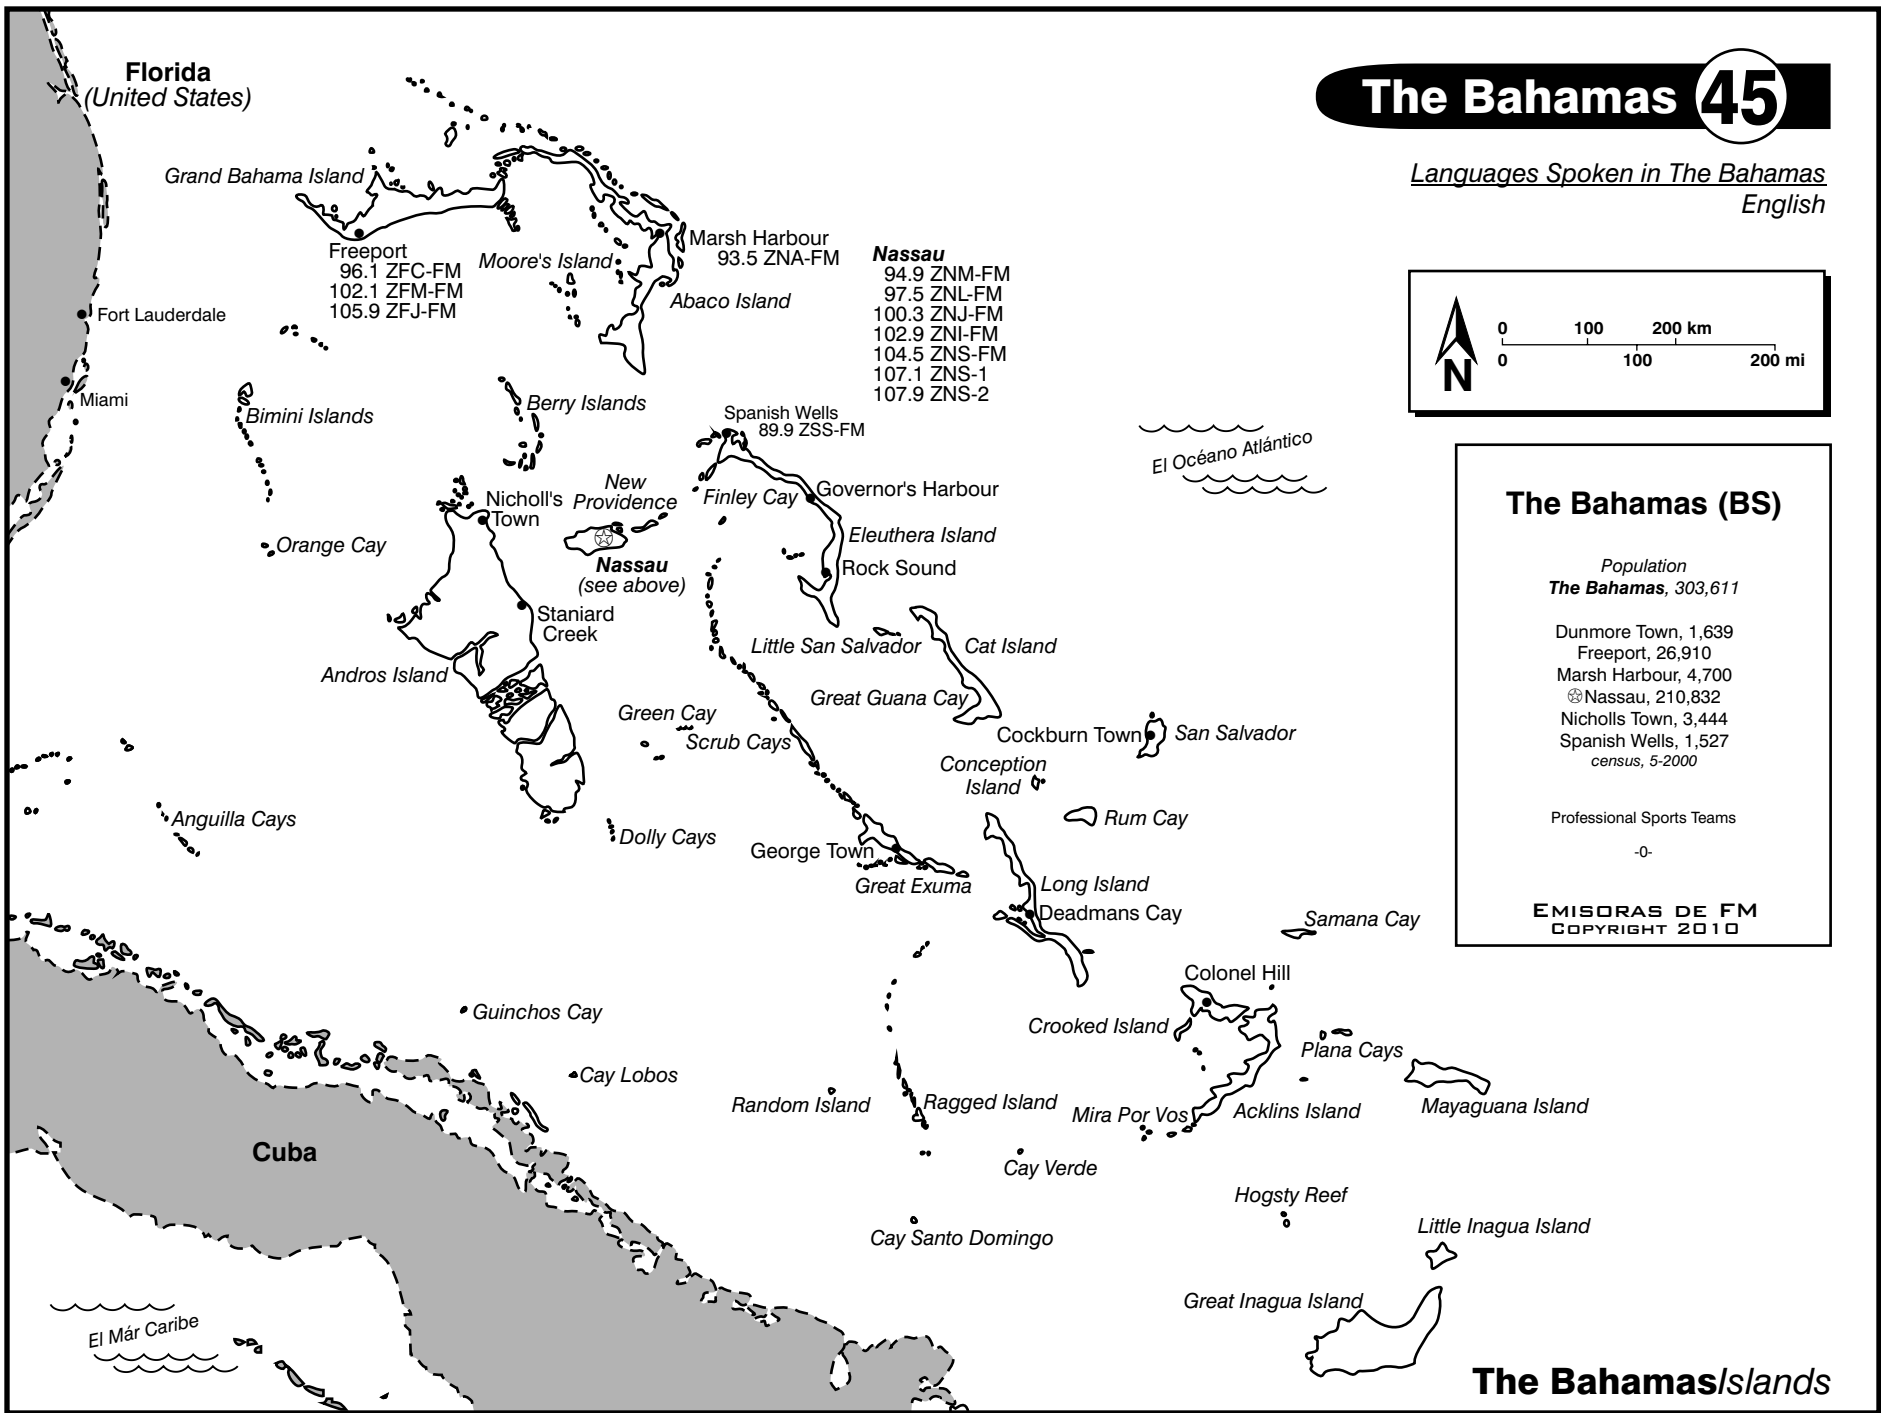

The Bahamas (BS)

Population
The Bahamas, 303,611

Dunmore Town, 1,639
Freeport, 26,910
Marsh Harbour, 4,700
Nassau, 210,832
Nicholls Town, 3,444
Spanish Wells, 1,527
census, 5-2000

Professional Sports Teams
-0-

EMISORAS DE FM
COPYRIGHT 2010