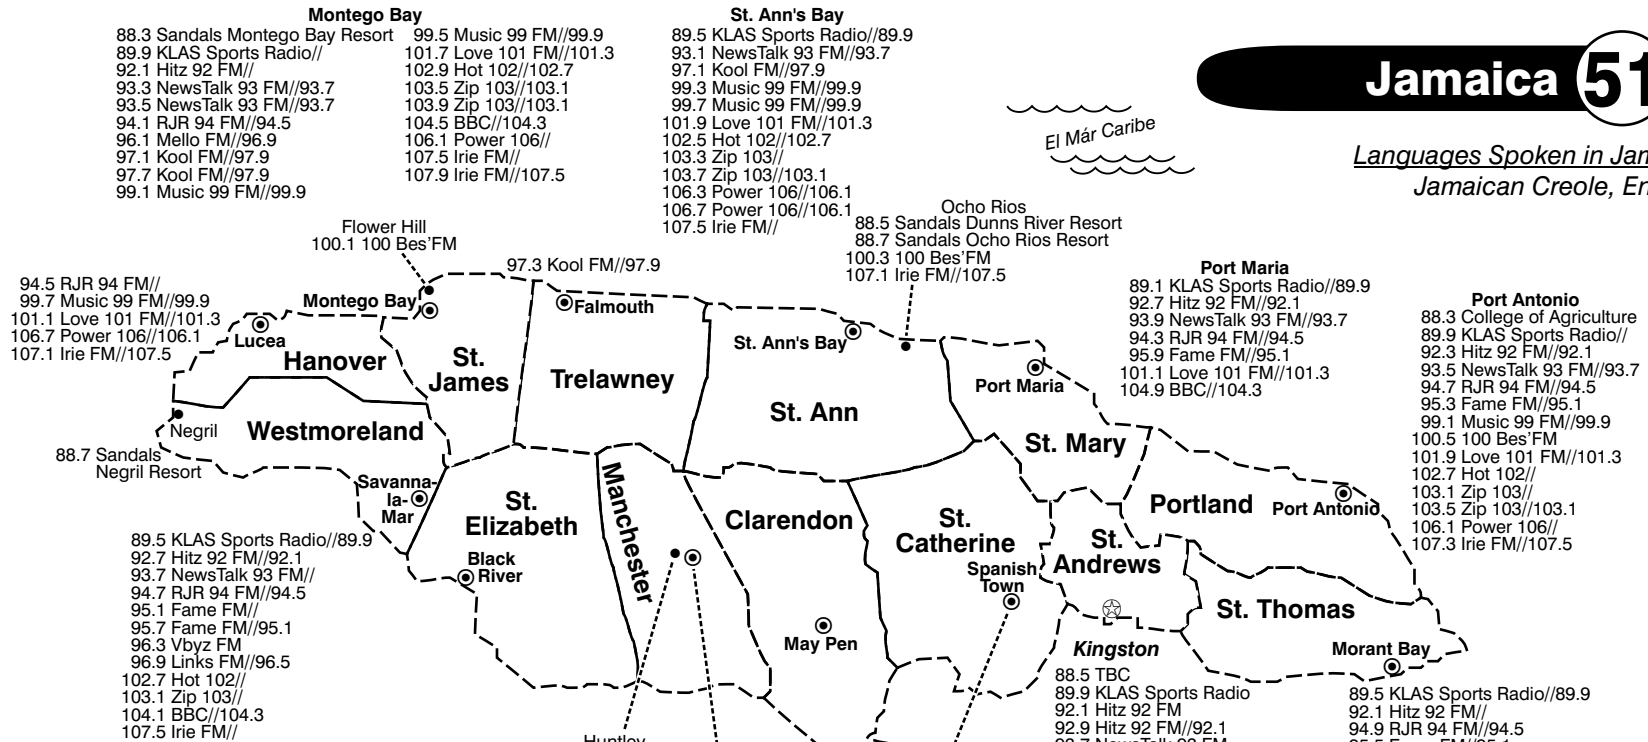

Jamaica (JM) - Parishes

CLA - HAN - KIN - MAN - POR - AND - ANN
CAT - ELI - JAM - MAR - THO - TRE - WML

Population

Jamaica, 2,607,632

Clarendon (CLA), 237,024	●Black River, 4,095
Hanover (HAN), 67,037	⊗Kingston, 583,900
Kingston (KIN), 96,052	●Lucea, 8,100
Manchester (MAN), 185,801	●Mandeville, 39,430
Portland (POR), 80,205	●May Pen, 46,785
St. Andrew (AND), 555,828	●Montego Bay, 94,347
St. Ann (ANN), 166,762	●Morant Bay, 9,185
St. Catherine (CAT), 482,308	●Port Antonio, 13,246
St. Elizabeth (ELI), 146,404	●Savanna-la-Mar, 16,553
St. James (JAM), 175,127	●Spanish Town, 92,383
St. Mary (MAR), 111,466	~census 9-2001
St. Thomas (THO), 91,604	Professional Sports Teams
Trelawny (TRE), 73,066	Jamaica Cricket Association
Westmoreland (WML), 138,947	Jamaican National Premier League
	(football - 12 teams)

EMISORAS DE FM
COPYRIGHT 2010