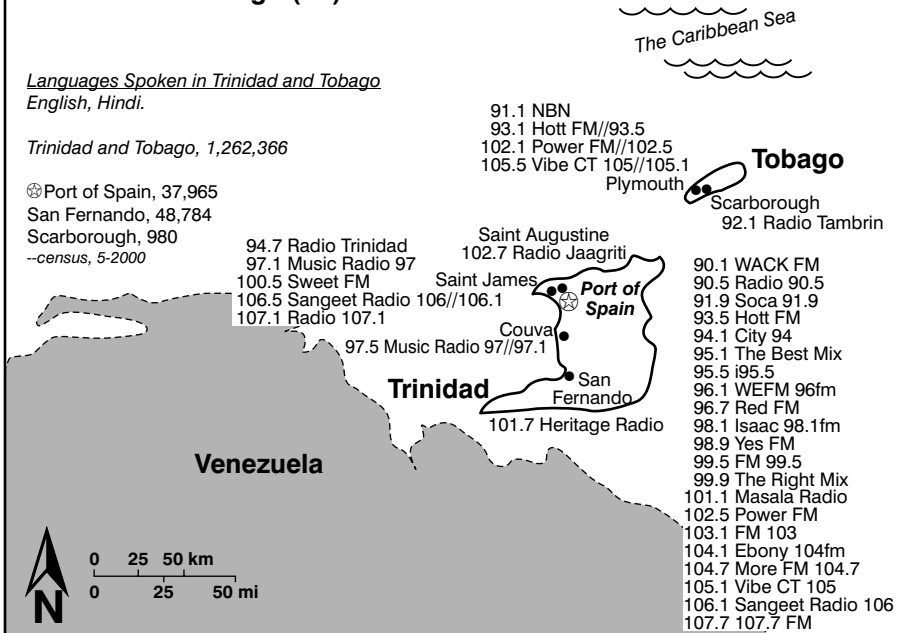

Trinidad and Tobago (TT)

Languages Spoken in Trinidad and Tobago
English, Hindi.

Trinidad and Tobago, 1,262,366

☉ Port of Spain, 37,965
San Fernando, 48,784
Scarborough, 980
--census, 5-2000