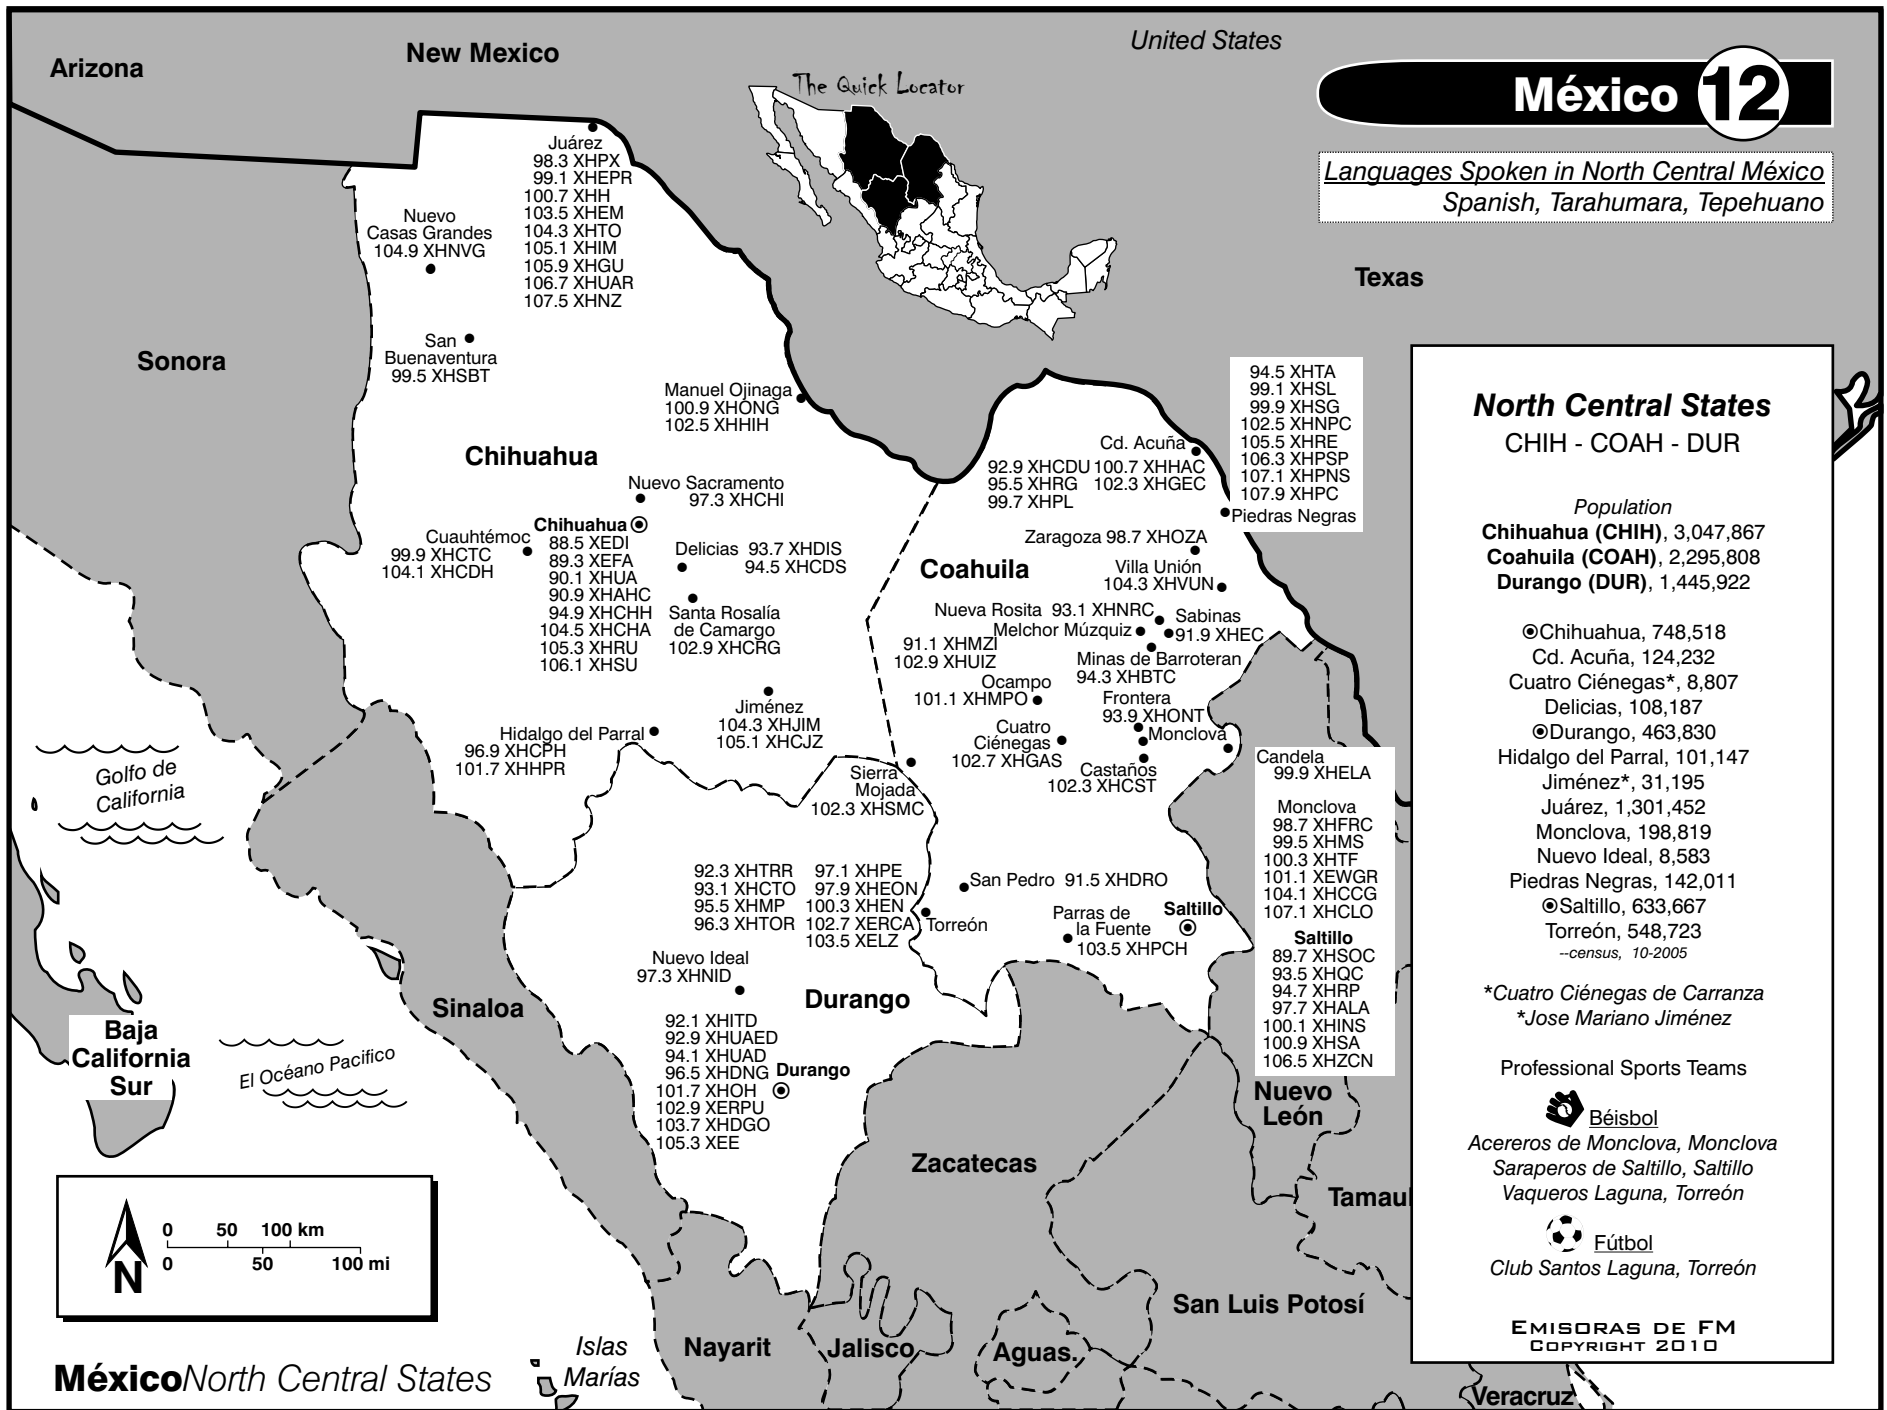

*Heroica Caborca
*Heroica Guaymas

Professional Sports Teams

Béisbol
Potras de Tijuana, Tijuana

EMISORAS DE FM
COPYRIGHT 2010

Languages Spoken in North Central México

Spanish, Tarahumara, Tepehuano

North Central States