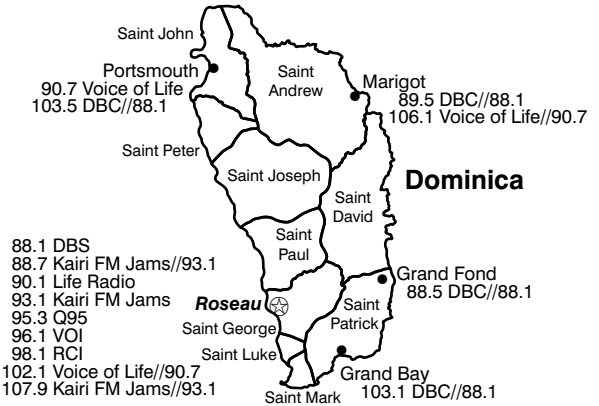

Dominica (DM)

Languages Spoken in Dominica
English

Dominica, 71,474

Grand Bay, 2,602
Marigot, 2,663
Portsmouth, 3,625
Roseau, 16,038
--census, 5-2001

The Caribbean Sea