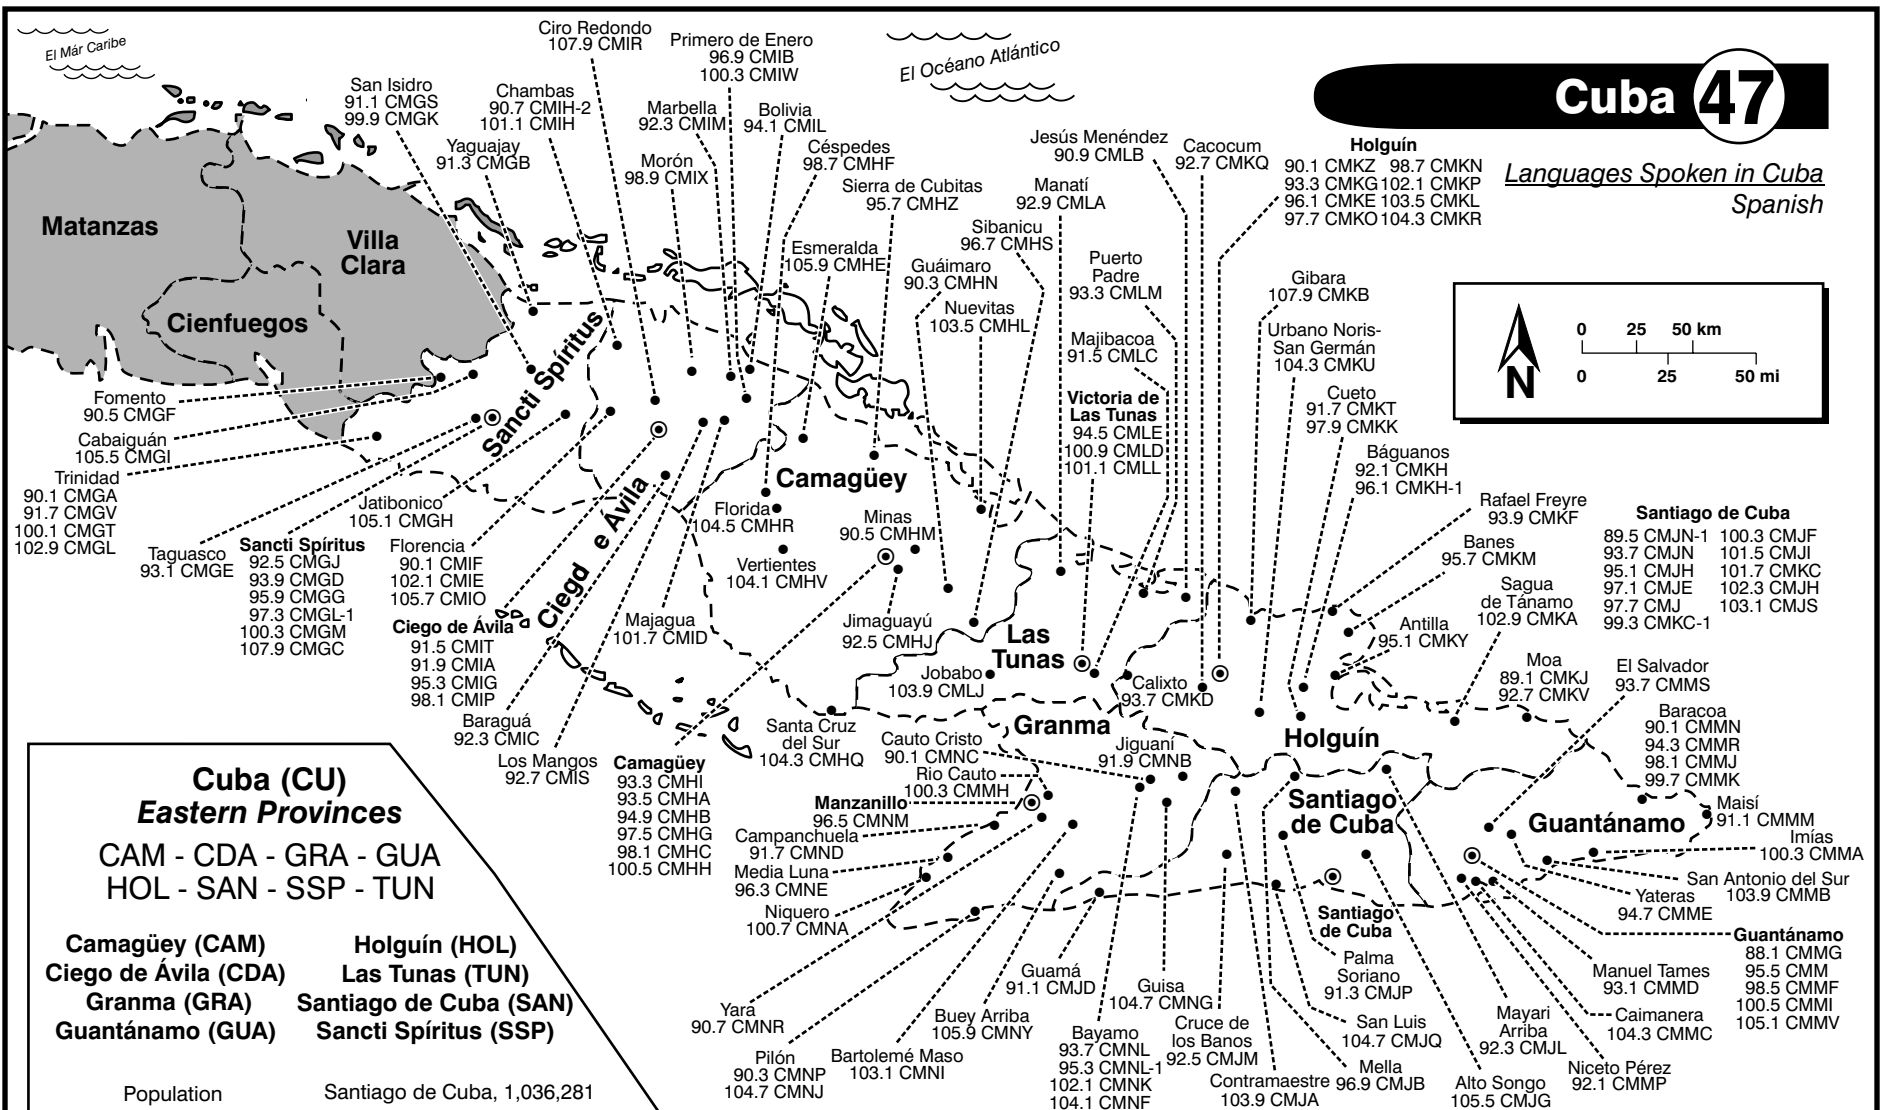

Languages Spoken in Cuba
Spanish

Cuba (CU)
Eastern Provinces
CAM - CDA - GRA - GUA
HOL - SAN - SSP - TUN

Camagüey (CAM)	Holguín (HOL)
Ciego de Ávila (CDA)	Las Tunas (TUN)
Granma (GRA)	Santiago de Cuba (SAN)
Guantánamo (GUA)	Sancti Spiritus (SSP)

Population

Santiago de Cuba, 1,036,281	
Camagüey, 784,178	
Ciego de Ávila, 411,766	Amancio, 26,658
Granma, 822,452	Banes, 34,452
Guantánamo, 507,118	Baracoa, 39,190
Holguín, 1,021,321	Bayamo, 144,664
Las Tunas, 525,485	●Camagüey, 301,574
Sancti Spiritus, 460,328	●Ciego de Ávila, 106,225

Contra maestre, 44,752 Florida, 53,847 ●Guantánamo, 208,145 Guisa, 20,461 ●Holguín, 269,618 La Maya, 21,278 ●Manzanillo, 97,038 Moa, 57,652 Morón, 53,551 Nuevitas, 38,995	Palma Soriano, 76,129 Sagua de Tánamo, 23,641 San Luis, 33,717 ●Sancti Spiritus, 98,283 ●Santiago de Cuba, 423,392 Trinidad, 41,293 Urbano Noris-San Germán, 24,699 Vertientes, 28,368 ●Victoria de Las Tunas, 143,582	Professional Sports Teams Béisbol National League East Group 3 Los Alfareros de Camagüey Los Magos de Las Tunas Los Naranjas de Villa Clara	Los Tigres de Ciego de Ávila Group 4 Los Alazanes de Granma Las Avispas de Santiago de Cuba Los Indios de Guantánamo Los Sabuesos de Holguín

--census, 9-2002