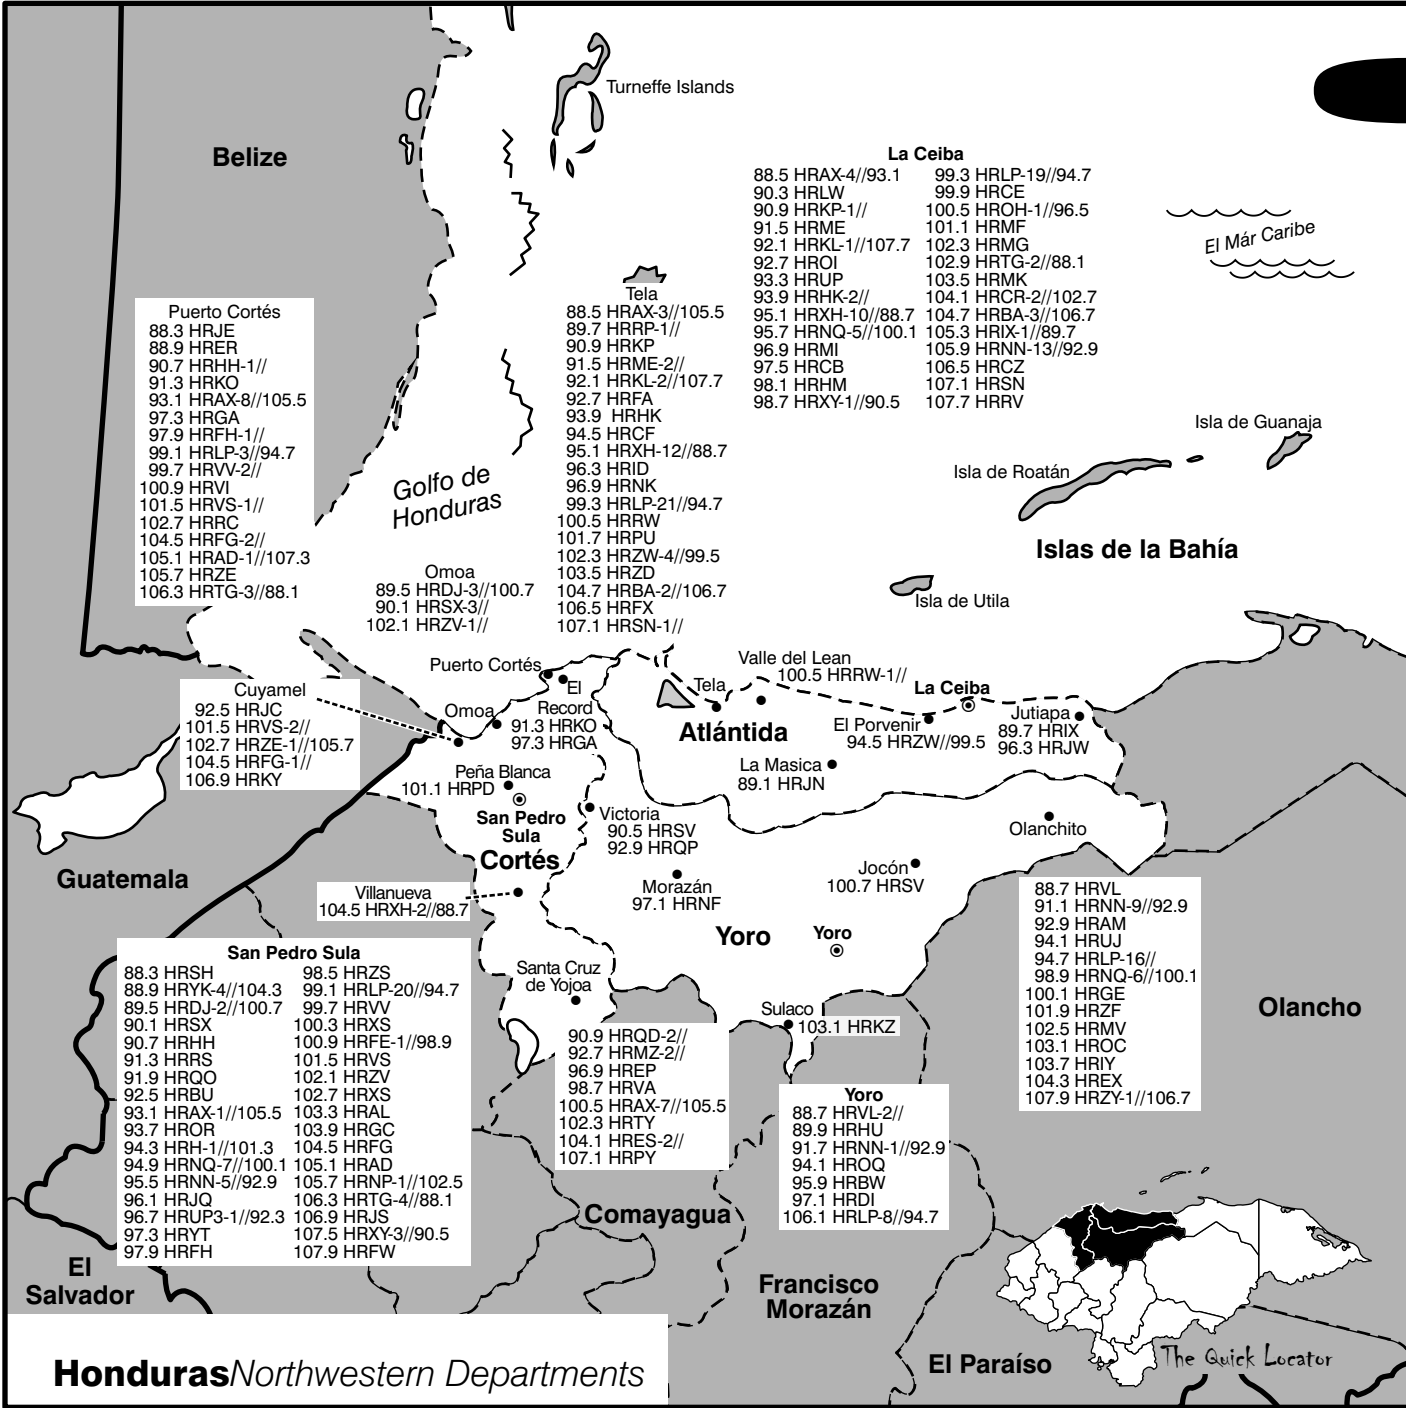

Honduras 33

Puerto Cortés
88.3 HRJE
88.9 HRER
90.7 HRHH-1//
91.3 HRKO
93.1 HRAX-8//105.5
97.3 HRGA
97.9 HRFH-1//
99.1 HRLP-3//94.7
99.7 HRVV-2//
100.9 HRVI
101.5 HRVS-1//
102.7 HRRC
104.5 HRFG-2//
105.1 HRAD-1//107.3
105.7 HRZE
106.3 HRTG-3//88.1

Cuyamel
92.5 HRJC
101.5 HRVS-2//
102.7 HRZE-1//105.7
104.5 HRFG-1//
106.9 HRKY

San Pedro Sula
88.3 HRSH 98.5 HRZS
88.9 HRYK-4//104.3 99.1 HRLP-20//94.7
89.5 HRDJ-2//100.7 99.7 HRVV
90.1 HRSX 100.3 HRXS
90.7 HRHH 100.9 HRFE-1//98.9
91.3 HRRS 101.5 HRVS
91.9 HRQO 102.1 HRZV
92.5 HRBU 102.7 HRXS
93.1 HRAX-1//105.5 103.3 HRAL
93.7 HROR 103.9 HRGC
94.3 HRH-1//101.3 104.5 HRFG
94.9 HRNQ-7//100.1 105.1 HRAD
95.5 HRNN-5//92.9 105.7 HRNP-1//102.5
96.1 HRJQ 106.3 HRTG-4//88.1
96.7 HRUP-3-1//92.3 106.9 HRJS
97.3 HRYT 107.5 HRXY-3//90.5
97.9 HRFH 107.9 HRFW

Omoa
89.5 HRDJ-3//100.7
90.1 HRSX-3//
102.1 HRZV-1//

Tela
88.5 HRAX-3//105.5
89.7 HRRP-1//
90.9 HRKP
91.5 HRME-2//
92.1 HRKL-2//107.7
92.7 HRFA
93.9 HRHK
94.5 HRCF
95.1 HRXH-12//88.7
96.3 HRID
96.9 HRNK
99.3 HRLP-21//94.7
100.5 HRRW
101.7 HRPU
102.3 HRZW-4//99.5
103.5 HRZD
104.7 HRBA-2//106.7
106.5 HRFX
107.1 HRSN-1//

La Ceiba
88.5 HRAX-4//93.1 99.3 HRLP-19//94.7
90.3 HRLW 99.9 HRCE
90.9 HRKP-1// 100.5 HROH-1//96.5
91.5 HRME 101.1 HRMF
92.1 HRKL-1//107.7 102.3 HRMG
92.7 HROI 102.9 HRTG-2//88.1
93.3 HRUP 103.5 HRMK
93.9 HRHK-2// 104.1 HRCR-2//102.7
95.1 HRXH-10//88.7 104.7 HRBA-3//106.7
95.7 HRNQ-5//100.1 105.3 HRIX-1//89.7
96.9 HRMI 105.9 HRNN-13//92.9
97.5 HRCB 106.5 HRCZ
98.1 HRHM 107.1 HRSN
98.7 HRXY-1//90.5 107.7 HRRV

Atlántida
91.3 HRKO
97.3 HRGA

La Ceiba
94.5 HRZW//99.5
89.7 HRXJ
89.1 HRJN

Yoro
90.9 HRQD-2//
92.7 HRMZ-2//
96.9 HREP
98.7 HRVA
100.5 HRAX-7//105.5
104.1 HRSE-2//
107.1 HRPY

Yoro
88.7 HRVL-2//
89.9 HRHU
91.7 HRNN-1//92.9
94.1 HROQ
95.9 HRBW
97.1 HRDI
106.1 HRLP-8//94.7

Olancho
88.7 HRVL
91.1 HRNN-9//92.9
92.9 HRAM
94.1 HRUJ
94.7 HRLP-16//
98.9 HRNQ-6//100.1
100.1 HRGE
101.9 HRZF
102.5 HRMV
103.1 HRQC
103.7 HRIY
104.3 HREX
107.9 HRYL-1//106.7