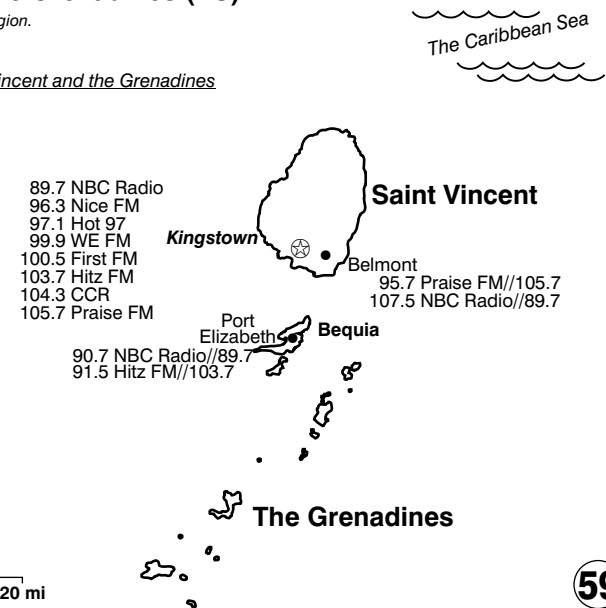

A total of 32 islands in a 48 mile region.

Languages Spoken in Saint Vincent and the Grenadines
English, French patois.

Saint Vincent and the Grenadines, 109,022

☉Kingstown, 20,000
--census, 1-2006

Trinidad and Tobago (TT)