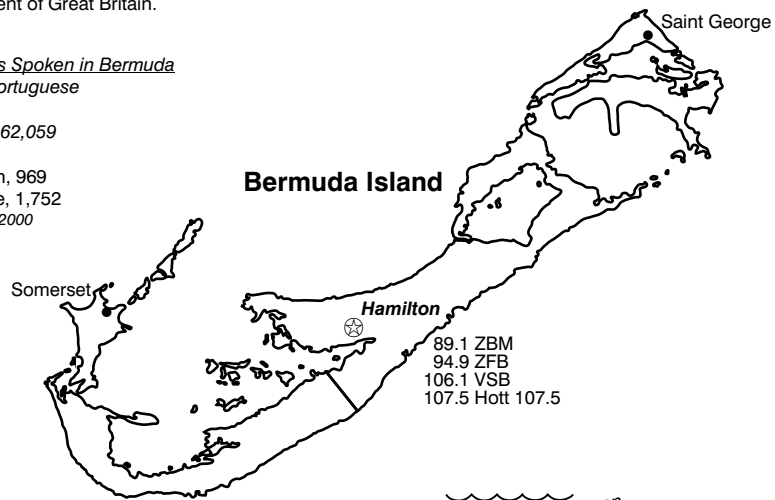

- 89.1 ZBM
- 94.9 ZFB
- 106.1 VSB
- 107.5 Hott 107.5