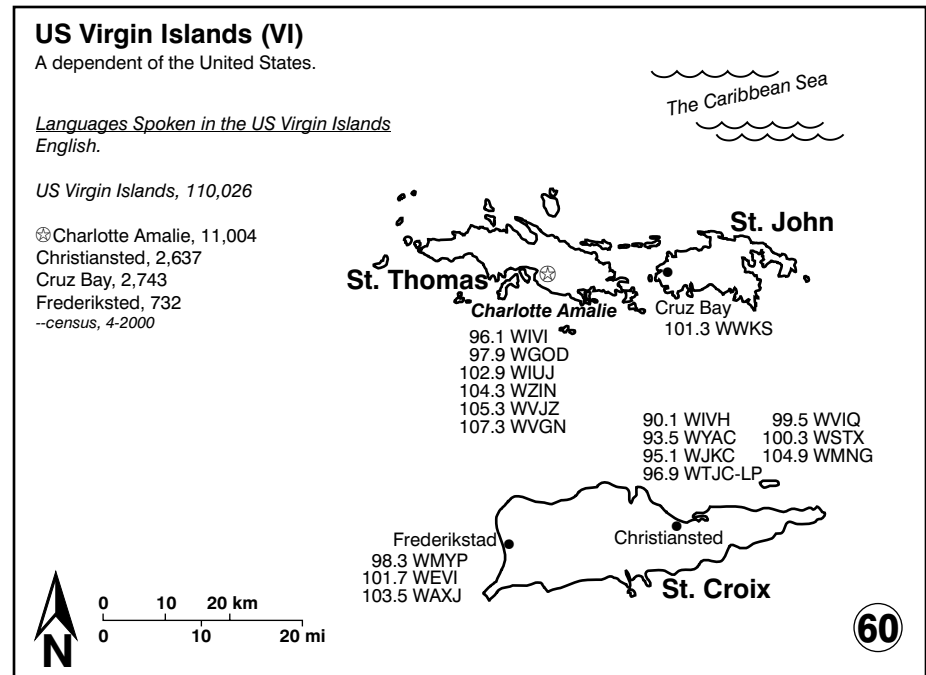

British Virgin Islands, 20,253

☉ Road Town, 6,330
--census, 7-2000

US Virgin Islands (VI)

A dependent of the United States.

Languages Spoken in the US Virgin Islands
English.

US Virgin Islands, 110,026

☉ Charlotte Amalie, 11,004
Christiansted, 2,637
Cruz Bay, 2,743
Frederiksted, 732
--census, 4-2000