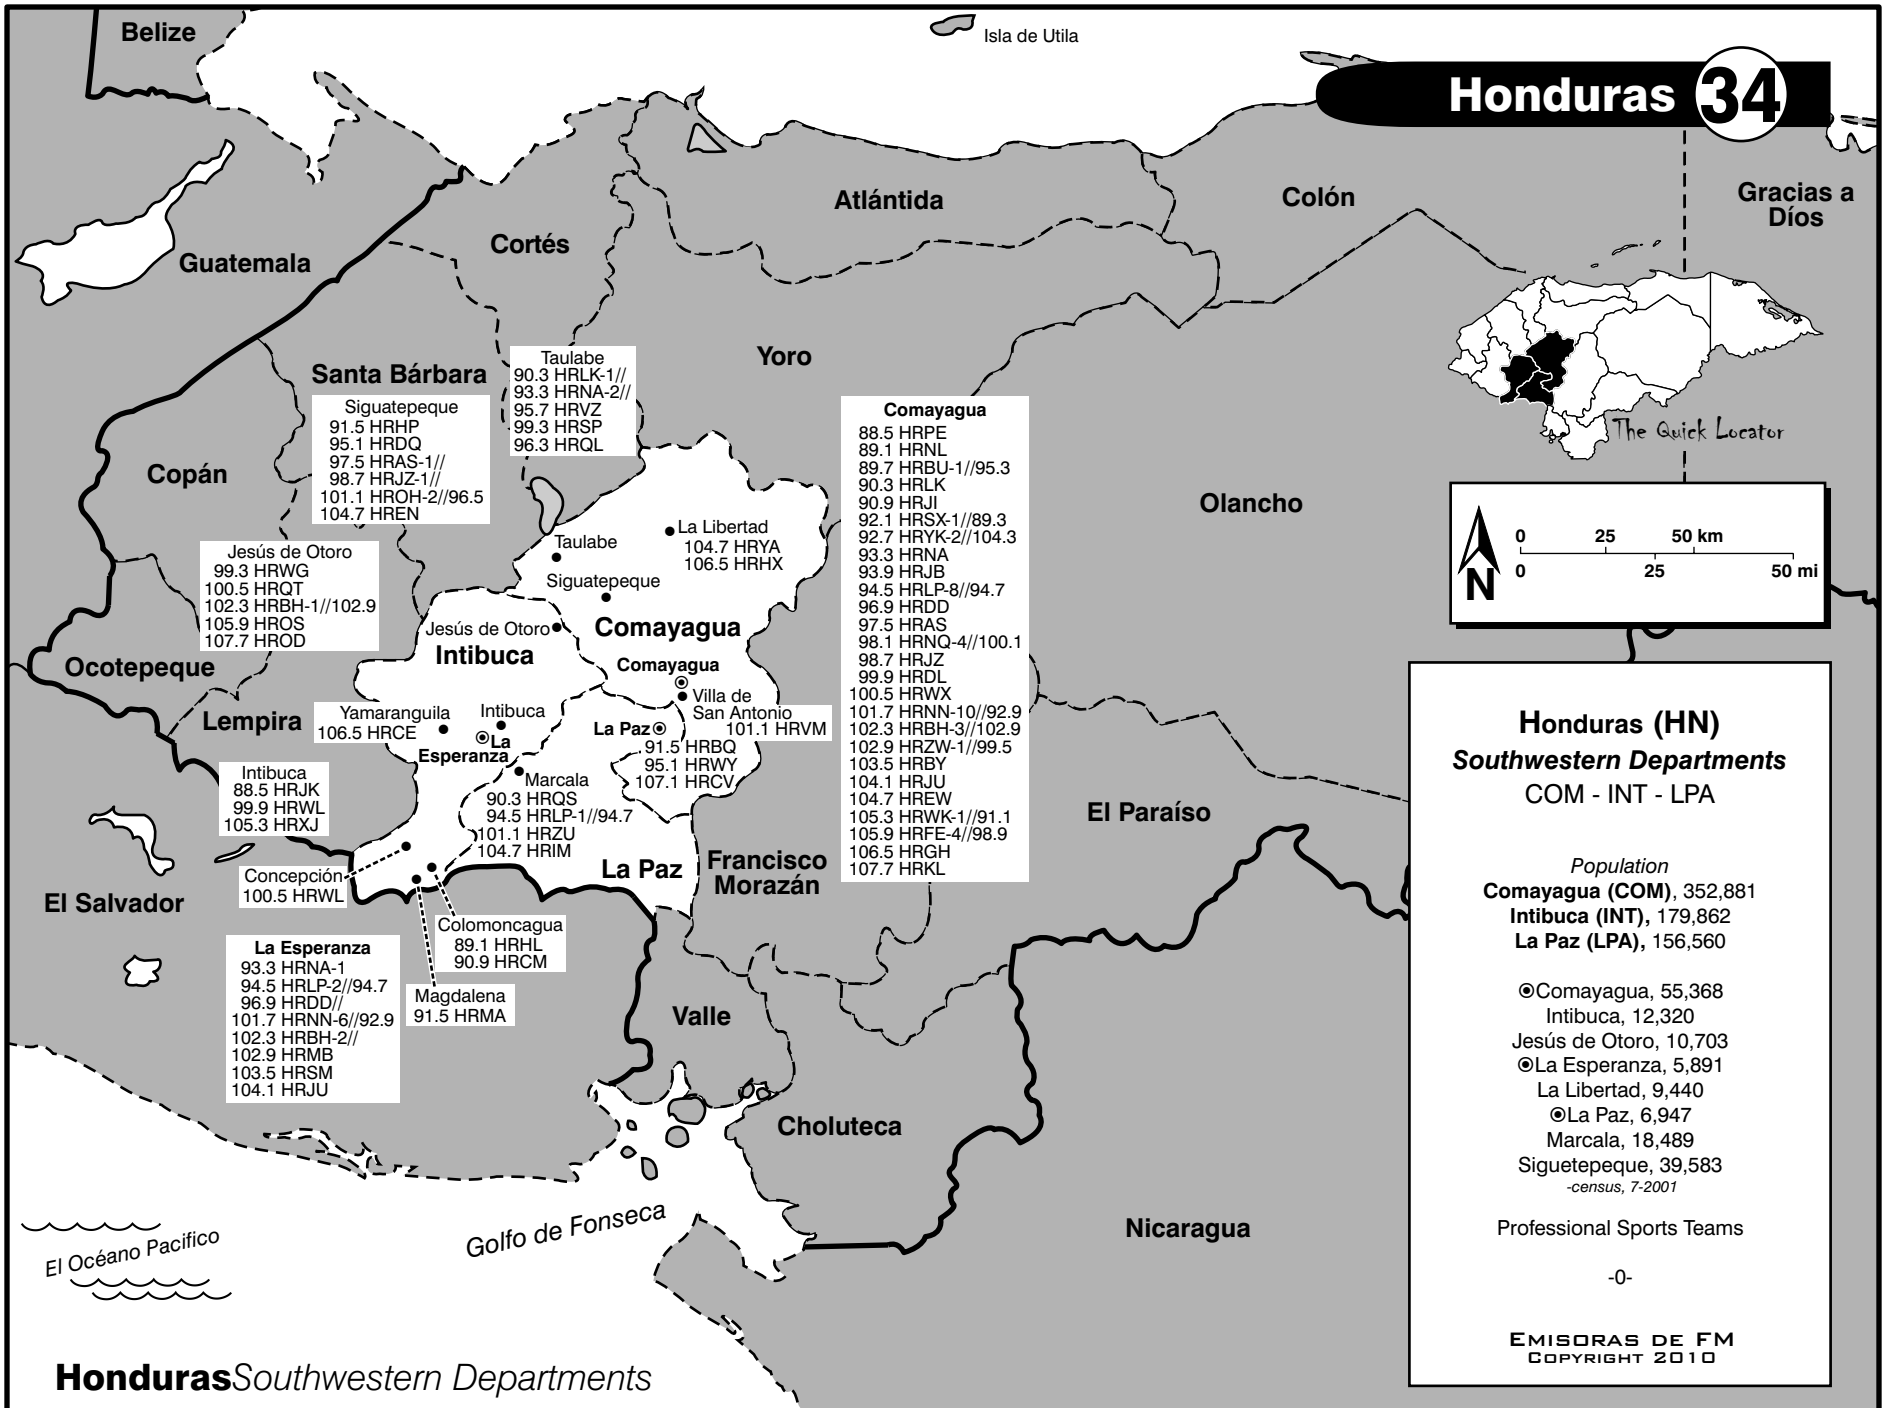

EMISORAS DE FM
COPYRIGHT 2010

Honduras Northwestern Departments

El Paraíso The Quick Locator

Siguatepeque
 91.5 HRHP
 95.1 HRDQ
 97.5 HRAS-1//
 98.7 HRJZ-1//
 101.1 HROH-2//96.5
 104.7 HREN

Jesús de Otoro
 99.3 HRWG
 100.5 HRQT
 102.3 HRBH-1//102.9
 105.9 HROS
 107.7 HRD