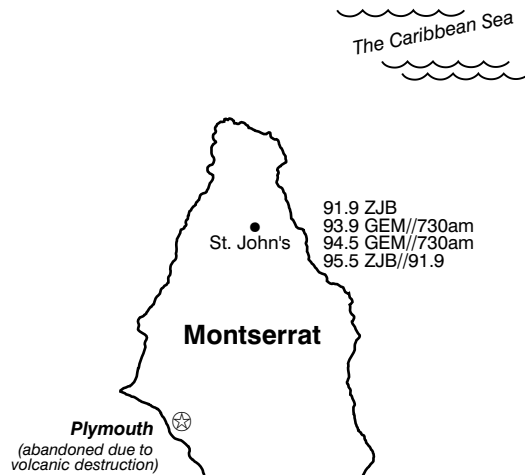

Montserrat (MS)

Languages Spoken in Montserrat
English

Montserrat, 9,340

☉Plymouth, -0-
Safe Zone (north end), 9,340
--census, 7-2005