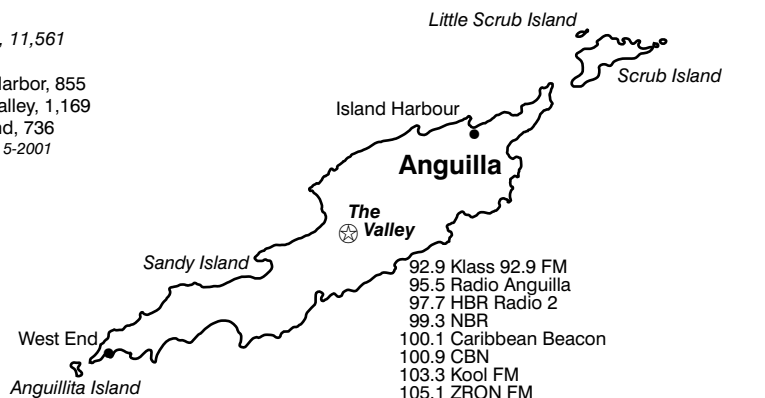

Anguilla, 11,561

Island Harbor, 855
 ☉ The Valley, 1,169
 West End, 736
 --census, 5-2001

- 92.9 Klass 92.9 FM
- 95.5 Radio Anguilla
- 97.7 HBR Radio 2
- 99.3 NBR
- 100.1 Caribbean Beacon
- 100.9 CBN
- 103.3 Kool FM
- 105.1 ZRON FM
- 106.7 VOC
- 107.5 HBR
- 107.9 GEM