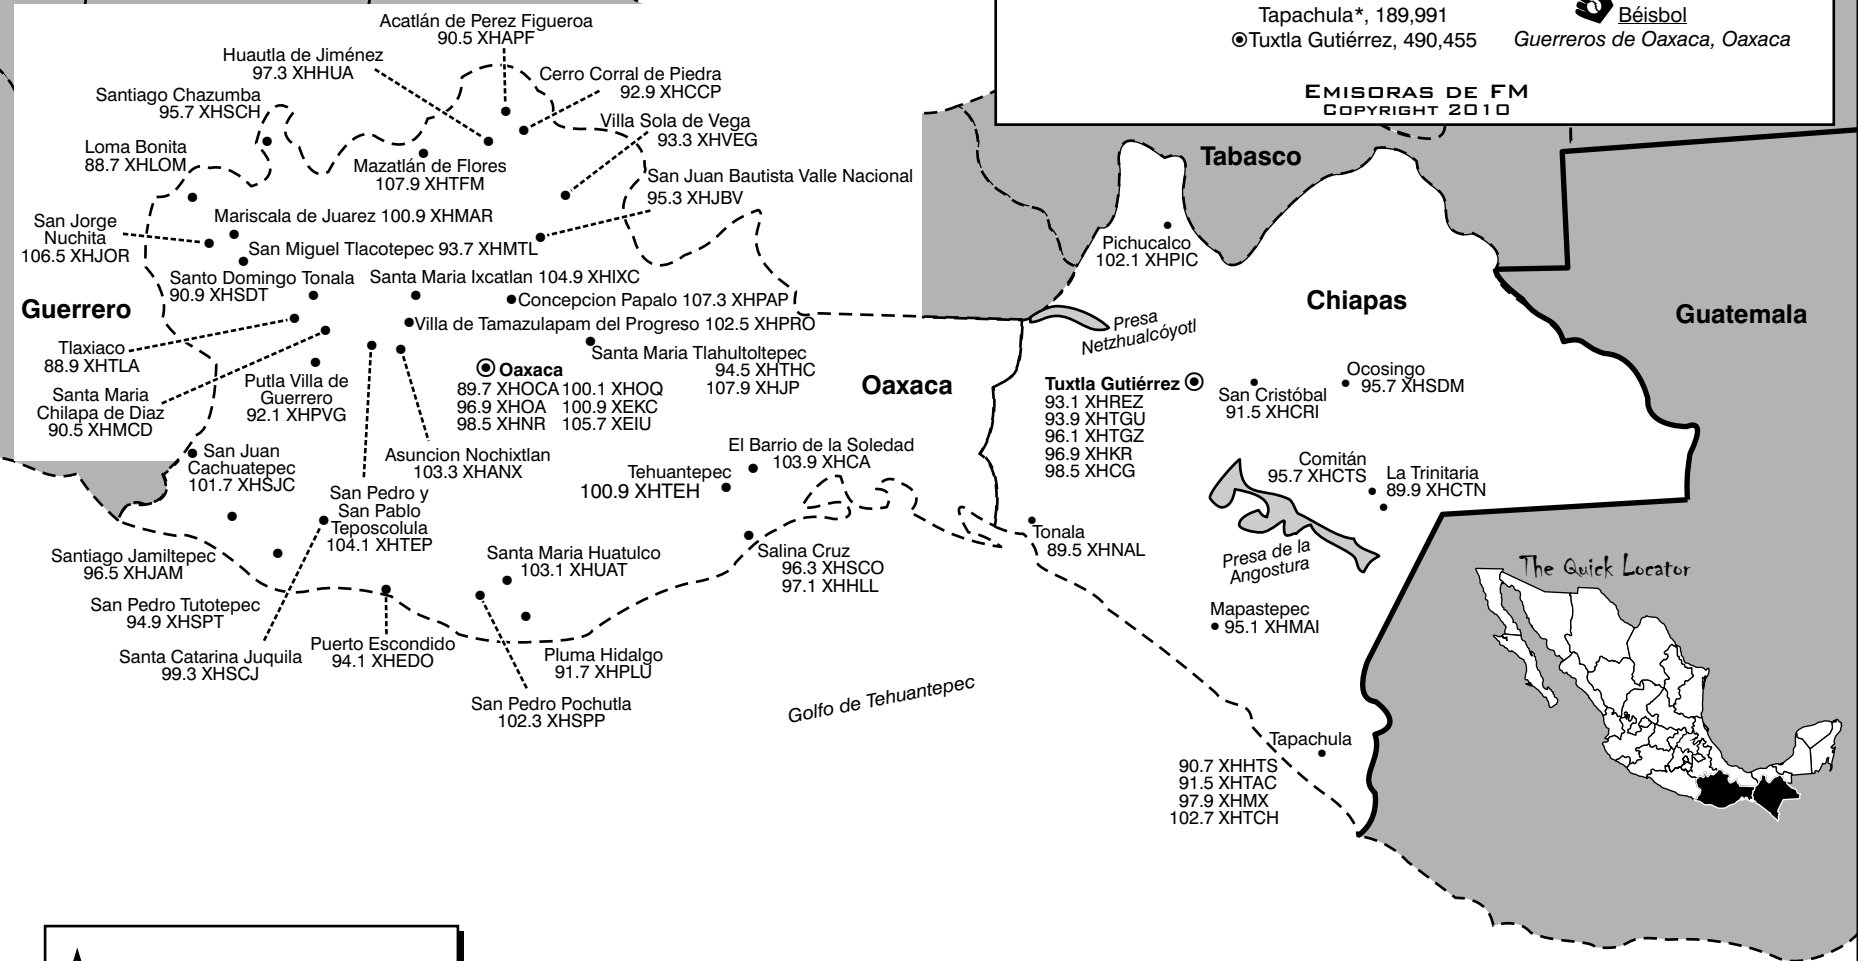

18 México

Golfo de México

South Central States

CHIS - OAX

Population
Chiapas (CHIS), 3,920,515
Oaxaca (OAX), 3,432,180

Comitán*, 83,571
Oaxaca*, 258,008
Salina Cruz, 71,314
San Cristóbal*, 142,364
Tapachula*, 189,991
Tuxtla Gutiérrez, 490,455

*Comitán de Domínguez
*Oaxaca de Juárez
*San Cristóbal de Las Casas
*Tapachula de Córdoba y Ordóñez
--census, 10-2005

Béisbol
Guerreros de Oaxaca, Oaxaca

EMISORAS DE FM
COPYRIGHT 2010

Languages Spoken in South Central México
Spanish, Chinanteco, Chol, Chontal de Tabasco,
Tojolabal, Tzeltal, Tzotzil, Zapoteco, Zoque

El Océano Pacífico