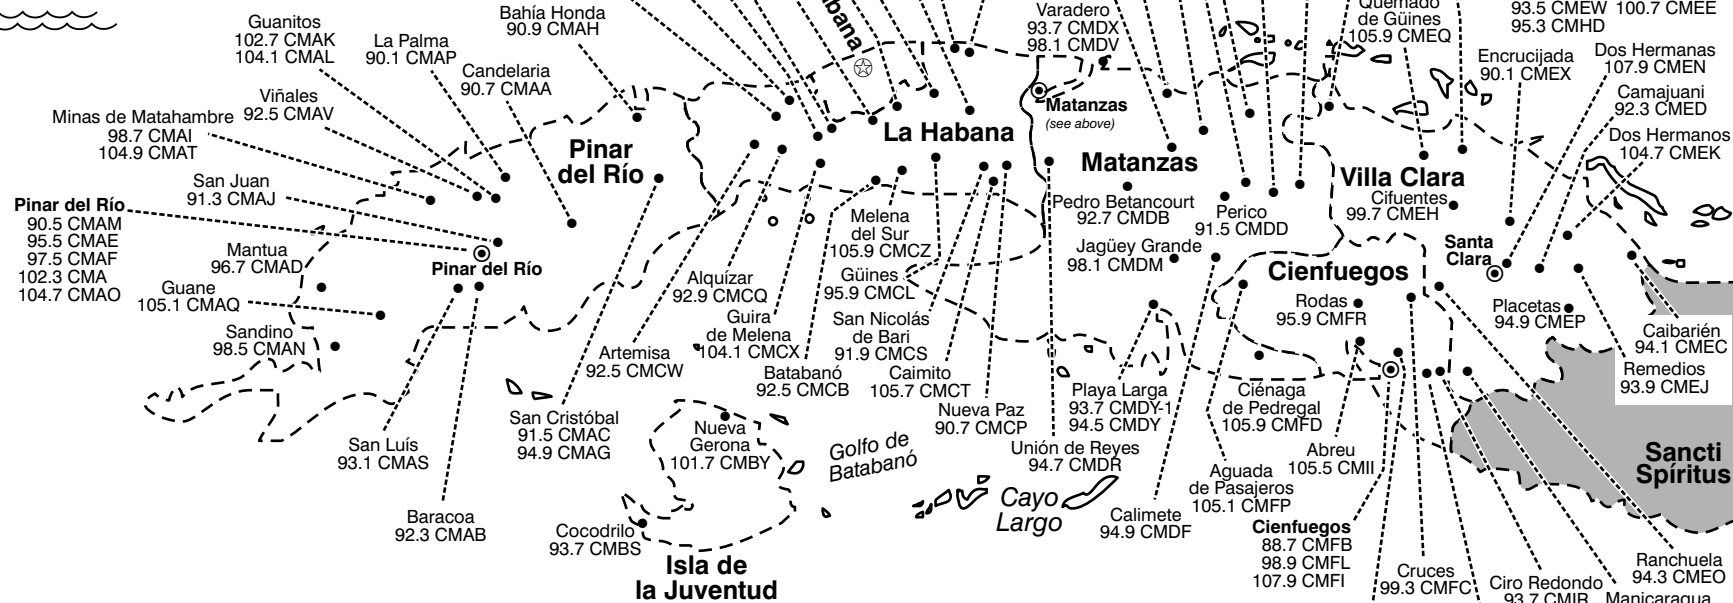

Cuba 46

Languages Spoken in Cuba

Spanish

Santa Clara
89.1 CMEA 96.7 CME
90.7 CMEL 97.5 CMEI
91.5 CMEB 99.3 CMEV
93.5 CMEW 100.7 CMEE
95.3 CMHD