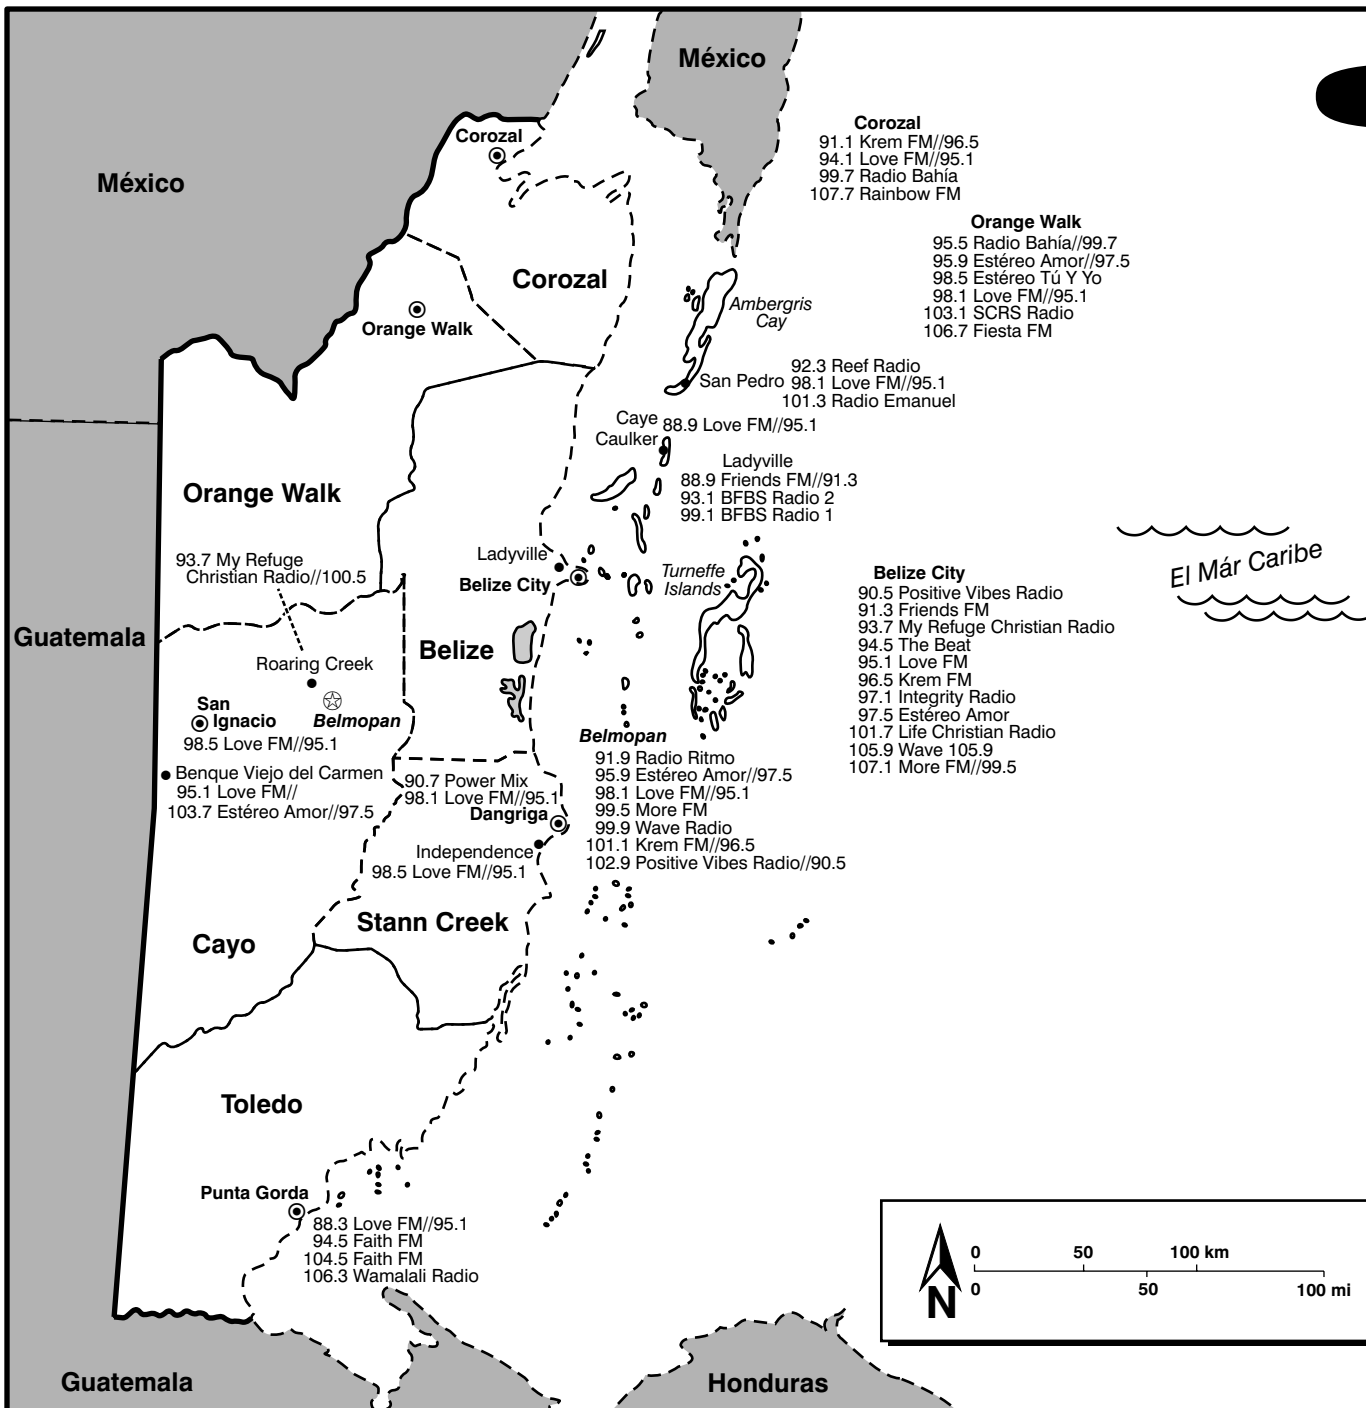

Languages Spoken in Belize
Creole, English, Spanish

Belize (BZ) - Districts

BEL - CAY - COR
ORA - STA - TOL

Population
Belize, 291,800

Belize (BEL), 87,000
Cayo (CAY), 66,800
Corozal (COR), 35,500
Orange Walk (ORA), 44,900
Stann Creek (STA), 30,000
Toledo (TOL), 27,600

Belize City, 59,400
Belmopan, 12,300
Dangriga, 10,400
Orange Walk, 15,000
Punta Gorda, 4,900
San Pedro, 7,600
--census, 7-2005

Professional Sports Teams

Belize Football League
Acros Football Club, Belize City
Belmopan Bandits, Belmopan
Corozal La Victoris, Corozal
Real Verdes, San Ignacio
Kulture Yabra SC, Belize City
San Pedro Dolphins SC, San Pedro

EMISORAS DE FM
COPYRIGHT 2010