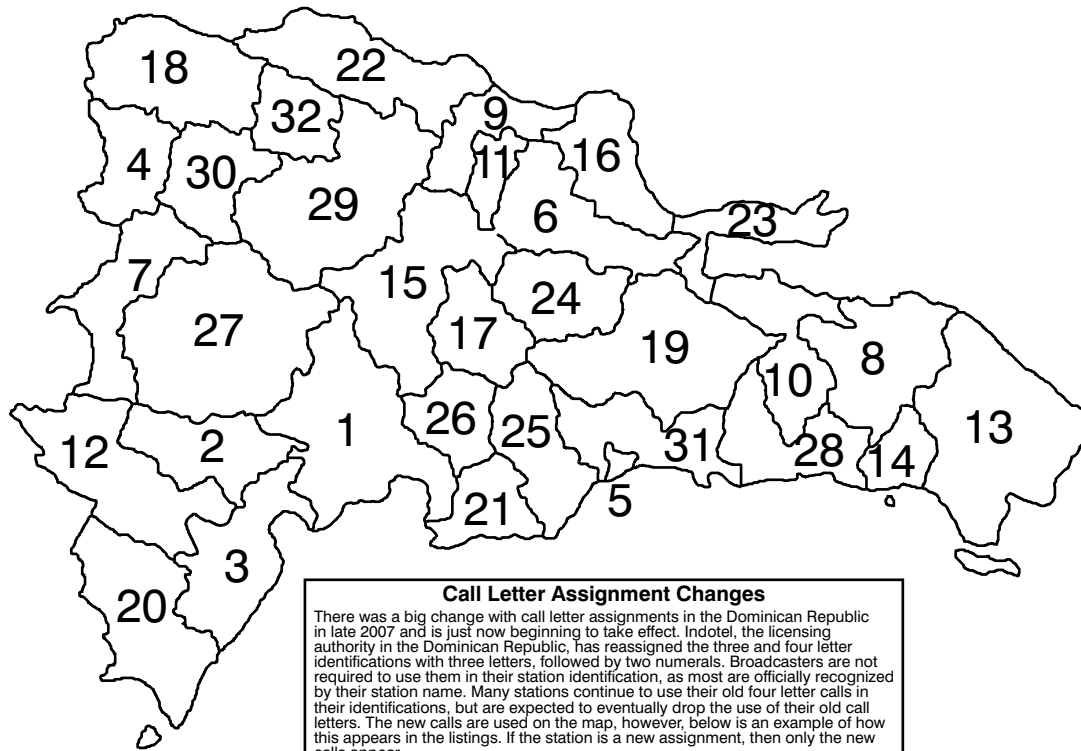

Languages Spoken in Dominicana
Spanish, English, Haitian Creole

*República Dominicana
(Dominican Republic)

Call Letter Assignment Changes

There was a big change with call letter assignments in the Dominican Republic in late 2007 and is just now beginning to take effect. In total, the licensing authority in the Dominican Republic, has reassigned the three and four letter identifications with three letters, followed by two numerals. Broadcasters are not required to use them in their station identification, as most are officially recognized by their station name. Many stations continue to use their old four letter calls in their identifications, but are expected to eventually drop the use of their old call letters. The new calls are used on the map, however, below is an example of how this appears in the listings. If the station is a new assignment, then only the new calls appear.

DO AZU Azura HIJ33 (HIMR) 1000 Temura FM - romántica

1 - Azua	20 - Pedernales
2 - Bahoruco	21 - Peravia
3 - Barahona	22 - Puerto Plata
4 - Dajabón	23 - Samaná
5 - Distrito Nacional	24 - Sánchez Ramírez
6 - Duarte	25 - San Cristóbal
7 - Elías Piña	26 - San José de Ocoa
8 - El Seibo	27 - San Juan
9 - Espaillat	28 - San Pedro de Macorís
10 - Hato Mayor	29 - Santiago
11 - Salcedo	30 - Santiago Rodríguez
12 - Independencia	31 - Santo Domingo
13 - La Altagracia	32 - Valverde
14 - La Romana	
15 - La Vega	
16 - María Trinidad Sánchez	
17 - Monseñor Nouel	
18 - Monte Cristi	
19 - Monte Plata	

Dominicana (DO)

Population

Dominicana, 8,562,541

- **Azua (AZU)**, 208,857
- **Bahoruco (BAH)**, 91,480
- **Barahona (BAR)**, 179,239
- **Dajabón (DAJ)**, 62,046
- **Distrito Nacional (DN)**, 2,731,294
- **Duarte (DUA)**, 283,805
- **El Seybo (ESE)**, 89,261
- **Elías Piña (EPI)**, 63,879
- **Espaillat (ESP)**, 225,091
- **Hato Mayor (HMA)**, 87,631
- **Independencia (IND)**, 50,833
- **La Altagracia (LAL)**, 182,020
- **La Romana (LRO)**, 219,812
- **La Vega (LVE)**, 385,101
- **María Trinidad Sánchez (MTS)**, 135,727

- **Monseñor Nouel (MSN)**, 167,618
- **Monte Cristi (MCR)**, 111,014
- **Monte Plata (MPL)**, 180,376
- **Pedernales (PED)**, 21,207
- **Peravia (PER)**, 232,233
- **Puerto Plata (PPL)**, 312,706
- **Salcedo (SAL)**, 96,356
- **Samaná (SAM)**, 91,875
- **San Cristóbal (SCR)**, 532,880
- **San Juan (SJJU)**, 241,105
- **San Pedro del Macorís (SPM)**, 301,744
- **Sánchez Ramírez (SRA)**, 151,179
- **Santiago (SAN)**, 908,250
- **Santiago Rodríguez (SRO)**, 59,629
- **Valverde (VAL)**, 158,293

- ⊙Azúa*, 56,453
- ⊙Baní, 61,864
- ⊙Barahona*, 74,958
- ⊙Bonaó, 72,821
- ⊙Comendador (Elías Piña), 11,391

- Constanza, 27,090
- Consuelo, 25,034
- ⊙Cotuí, 42,115
- ⊙Dajabón, 16,328
- ⊙El Seybo, 22,489
- Gaspar Hernández, 6,337
- ⊙Hato Mayor*, 34,006
- ⊙Higüey*, 103,502
- Jarabacoa, 27,370
- ⊙Jimaní, 5,842
- ⊙La Romana, 191,303
- ⊙La Vega, 98,386
- ⊙Mao, 47,828
- ⊙Moca, 59,174
- ⊙Monte Cristi*, 15,290
- ⊙Monte Plata, 14,850
- ⊙Nagua, 32,035
- ⊙Neyba, 18,305
- ⊙Pedernales, 10,339
- ⊙Puerto Plata*, 112,036

- ⊙Salcedo, 11,994
- ⊙Samaná*, 10,692
- ⊙San Cristóbal*, 137,422
- ⊙San Francisco de Macorís, 122,179
- ⊙San Ignacio de Sabaneta, 16,270
- San José de Ocoa, 21,226
- ⊙San Juan de la Maguana, 70,969
- ⊙San Pedro de Macorís, 193,713
- ⊙Santiago*, 507,418
- ⊙Santo Domingo*, 1,887,586
- -census, 10-2002