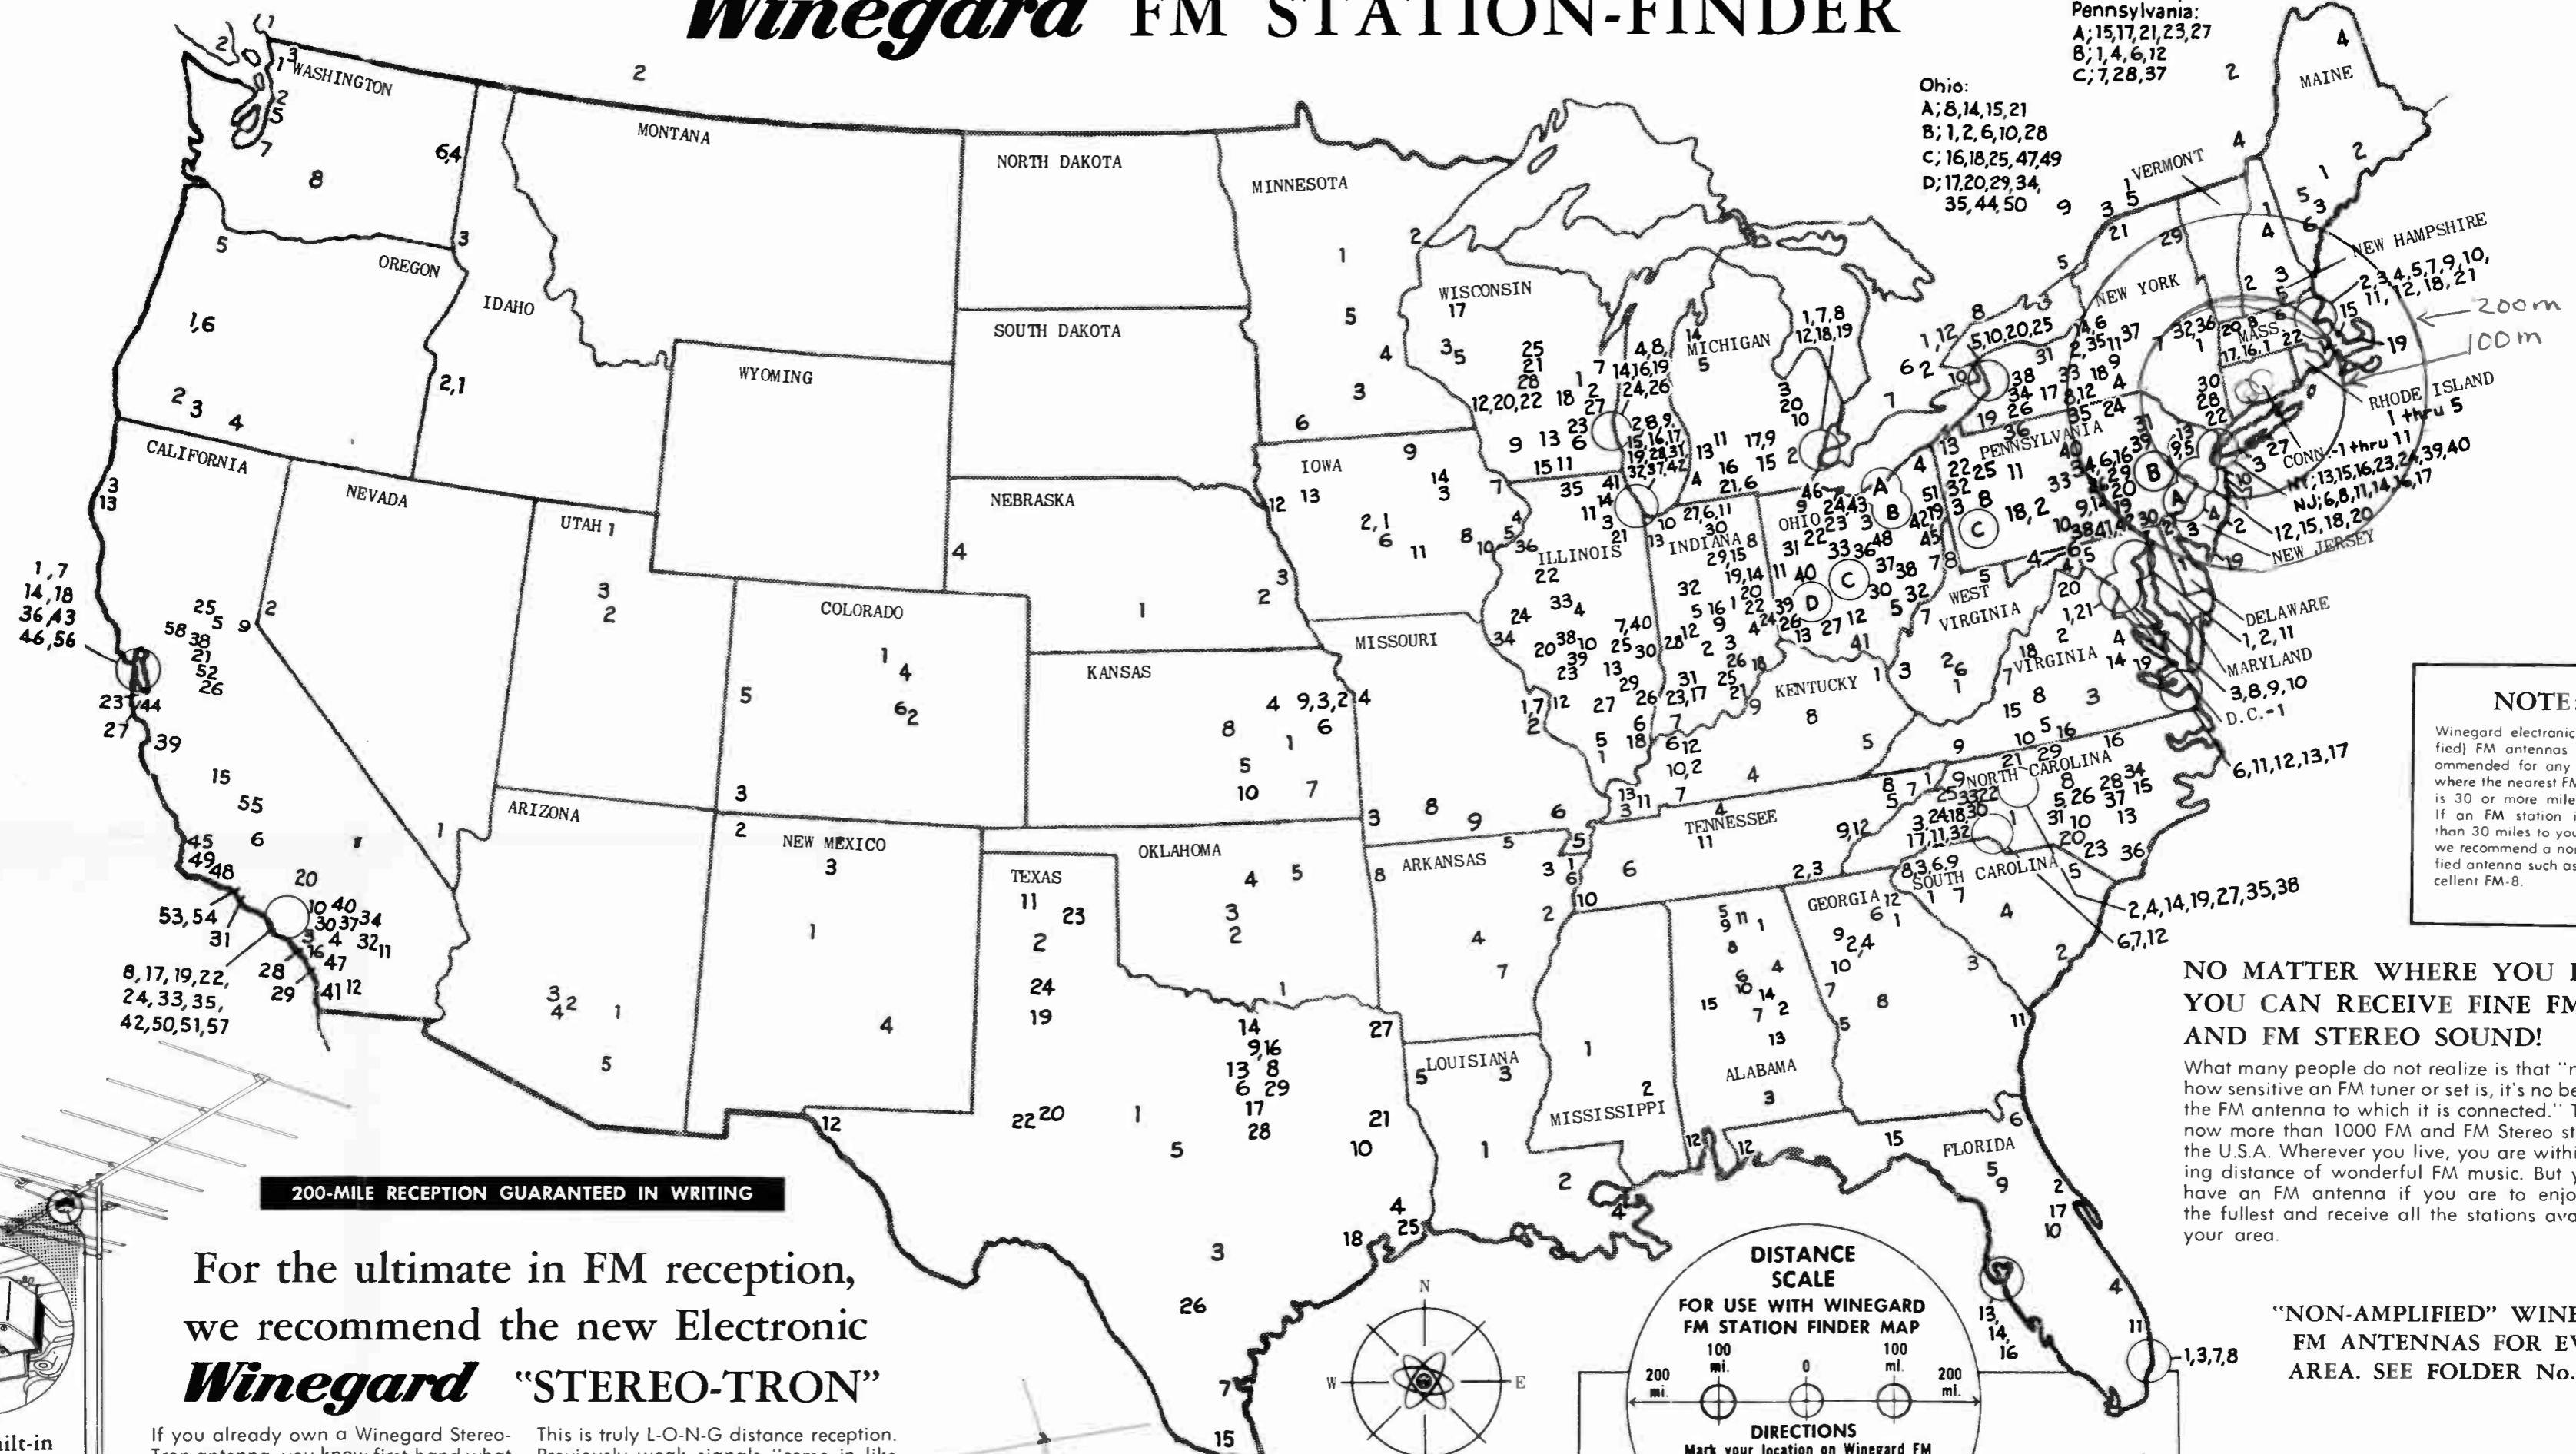

## Winegard

ANTENNA SYSTEMS

Winegard Co., 3000 Kirkwood Ave., Burlington, Iowa  
and your Winegard Dealer

• Dot before station call letters indicates station that now broadcasts stereophonically via multiplex (or will start in 1962).  
Of course your monaural FM tuner will receive both channels of these multiplex broadcasts and give you full Hi-Fi monaural sound.

# Winegard FM STATION-FINDER

Pennsylvania:  
A; 15,17,21,23,27  
B; 1,4,6,12  
C; 7,28,37

Ohio:  
A; 8,14,15,21  
B; 1,2,6,10,28  
C; 16,18,25,47,49  
D; 17,20,29,34,  
35,44,50

**NOTE:**  
Winegard electronic (amplified) FM antennas are recommended for any location where the nearest FM station is 30 or more miles away. If an FM station is closer than 30 miles to your home, we recommend a non-amplified antenna such as our excellent FM-8.