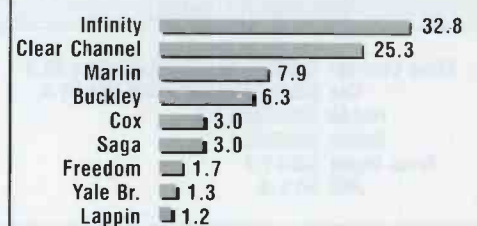

OWNERSHIP SHARE (By AQH 25-54 Share)