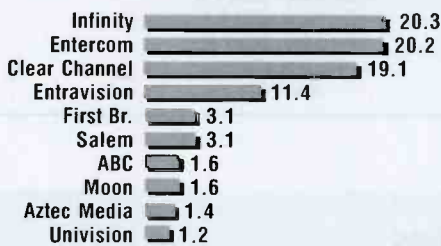

OWNERSHIP SHARE
(By AQH 12+ Share)

OWNERSHIP SHARE
(By AQH 18-34 Share)

OWNERSHIP SHARE
(By AQH 25-54 Share)