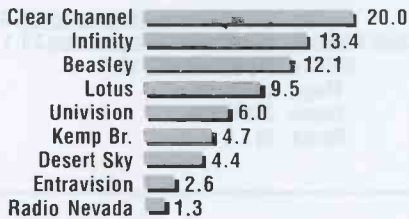

OWNERSHIP SHARE

(By AQH 12+ Share)