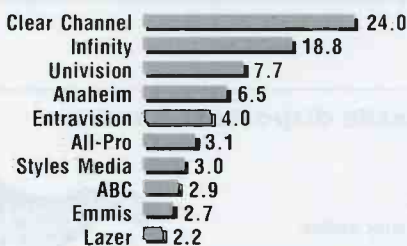

OWNERSHIP SHARE
(By AQH 12+ Share)

OWNERSHIP SHARE
(By AQH 18-34 Share)

OWNERSHIP SHARE
(By AQH 25-54 Share)