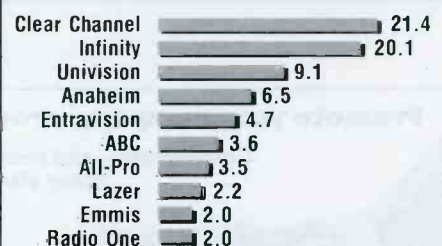

OWNERSHIP SHARE
(By AQH 12+ Share)

OWNERSHIP SHARE
(By AQH 18-34 Share)

OWNERSHIP SHARE
(By AQH 25-54 Share)

Population: 1,540,800 (Black: 12.5%, Hispanic: 5.0%)

Complete Market Index, Page 2

FALL '03	WINTER '04	SPRING '04	SUMMER '04	FALL '04	STATION	FORMAT	OWNER	FREQ.	POWER	CUME PERSONS (in hundreds)	12-17 RANK	18-34 RANK	18-49 RANK	25-54 RANK	35-54 RANK	WEEKLY TIME SPENT LISTENING	NATIONAL REP FIRM
6.9	7.3	6.4	7.1	6.9	KPRS-FM	Urban	Carter	103.3	100kw	1949	1	2	2	2	11	9:15	MCG
5.1	5.3	6.0	6.4	6.6	KMBZ-AM	News/Talk	Entercom	580	5kw	2200	15	15	8	5	1	8:00	D&R
6.0	6.0	5.9	6.3	6.5	KQRC-FM	Active Rock	Entercom	98.9	100kw	2102	4	1	1	1	11	8:15	D&R
5.8	6.2	6.3	6.1	6.3	WDAF-FM	Country	Entercom	106.5	100kw	1984	15	13	14	9	4	8:15	D&R
4.0	4.2	3.8	4.4	5.3	KFKF-FM	Country	Infinity	94.1	100kw	1818	8	10	4	6	3	7:45	CHR
5.3	4.0	4.3	5.1	5.3	KUDL-FM	AC	Entercom	98.1	100kw	2124	11	9	4	3	2	6:30	D&R
4.8	4.6	4.2	5.1	4.6	KBEQ-FM	Country	Infinity	104.3	100kw	1745	6	4	3	4	8	7:00	CHR
5.5	4.1	3.8	3.2	4.1	KCFX-FM	Classic Rock	Susquehanna	101.1	80kw	2762	7	12	7	7	6	4:00	MG/S
4.3	5.8	4.5	4.3	4.0	KCMO-FM	Oldies	Susquehanna	94.9	100kw	1789	11	16	15	13	5	6:00	MG/S
3.6	3.6	4.0	4.8	3.8	KMJK-FM	Urban AC	Cumulus	107.3	100kw	1114	11	14	13	11	7	9:00	—
4.0	4.4	3.8	4.1	3.7	KMXV-FM	CHR/Pop	Infinity	93.3	100kw	2311	2	5	8	14	17	4:15	KATZ
4.8	3.6	2.7	2.9	3.5	KSRC-FM	AC	Infinity	102.1	100kw	1684	8	8	12	10	9	5:30	KATZ
2.1	2.5	2.3	1.7	3.1	KCJK-FM	Adult Hits ¹	Jesscom	105.1	100kw	1308	15	6	6	8	14	6:15	MG/S
3.2	2.9	3.1	3.7	3.0	KCMO-AM	News/Talk	Susquehanna	710	10(5)kw	1353	—	21	19	16	9	5:45	MG/S
2.8	2.8	3.4	3.4	3.0	KRBZ-FM	Alternative	Entercom	96.5	100kw	1359	5	3	11	18	22	5:45	D&R
2.9	3.5	2.8	3.3	3.0	KYYS-FM	Classic Rock	Entercom	99.7	100kw	1308	11	10	10	12	11	6:00	D&R
2.6	3.1	3.2	2.8	2.6	KCHZ-FM	CHR/Pop	Cumulus	95.7	99kw	1770	3	7	15	19	20	3:45	—
3.8	3.3	4.3	3.8	2.5	WHB-AM	Sports	Union	810	50(5)kw	1288	15	18	17	15	15	5:00	—
2.8	2.2	1.7	0.9	1.9	KCSP-AM	Sports	Entercom	610	5kw	846	—	17	18	16	16	6:00	D&R
1.2	1.6	1.9	1.7	1.2	KZPL-FM	Triple A	Union	97.3	55kw	749	15	18	20	20	18	4:15	—
1.3	1.1	1.6	1.2	1.0	KKHK-AM	Spanish Misc.	Entercom	1250	5(3.7)k	237	10	20	21	23	22	10:45	D&R