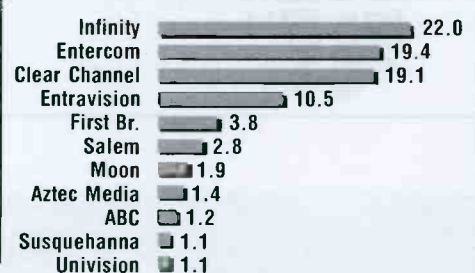

OWNERSHIP SHARE
(By AQH 12+ Share)

OWNERSHIP SHARE
(By AQH 18-34 Share)

OWNERSHIP SHARE
(By AQH 25-54 Share)