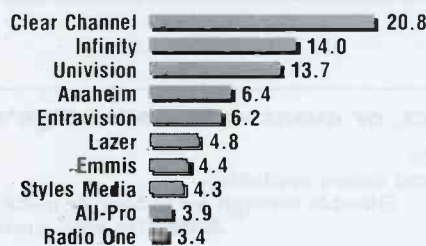

OWNERSHIP SHARE
(By AQH 12+ Share)

OWNERSHIP SHARE
(By AQH 18-34 Share)

OWNERSHIP SHARE
(By AQH 25-54 Share)