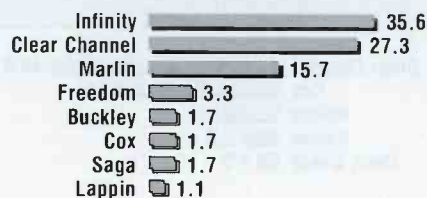

OWNERSHIP SHARE (By AQH 18-34 Share)