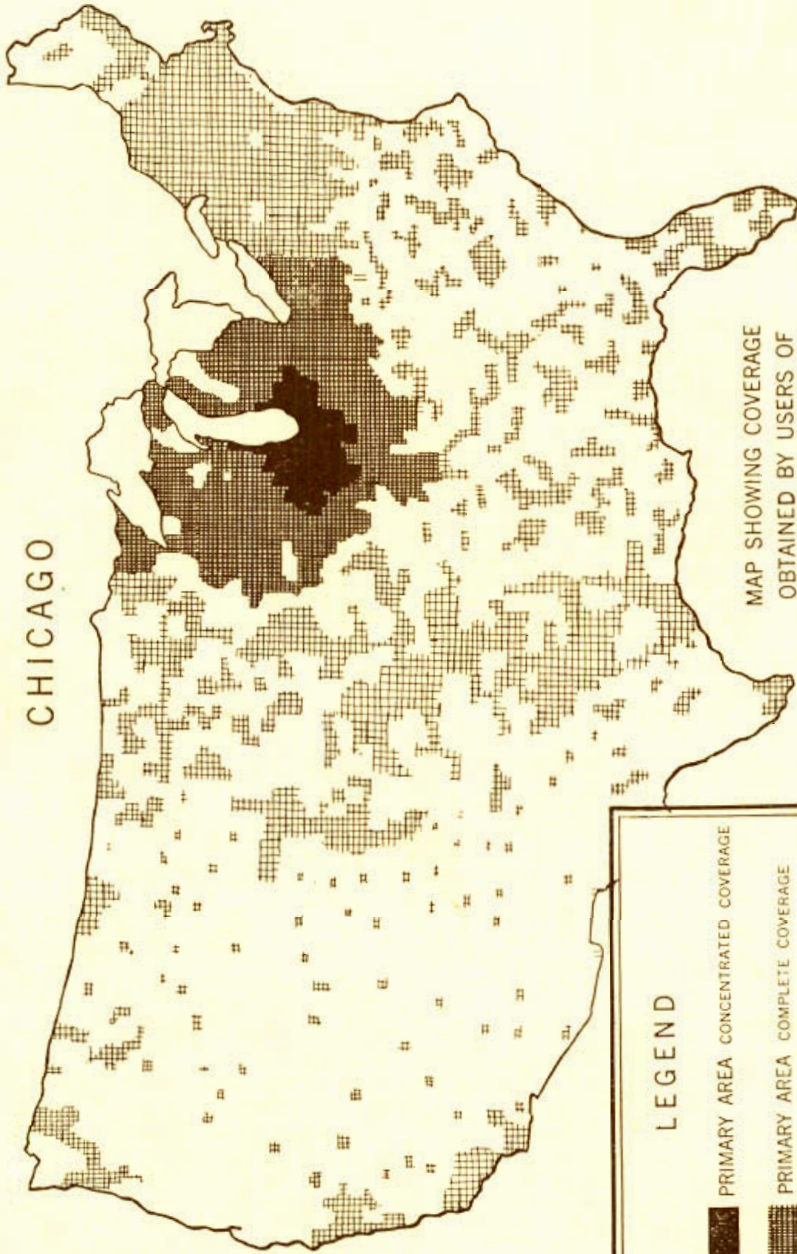

W E N R

"THE VOICE OF SERVICE"

CHICAGO

LEGEND

- PRIMARY AREA CONCENTRATED COVERAGE
- PRIMARY AREA COMPLETE COVERAGE
- SECONDARY AREA INCIDENTAL COVERAGE

MAP SHOWING COVERAGE
OBTAINED BY USERS OF
STATION W E N R

OWNED AND OPERATED BY
THE GREAT LAKES BROADCASTING COMPANY
20 NORTH WACKER DRIVE, CHICAGO

50,000 WATTS

870 KILOCYCLES