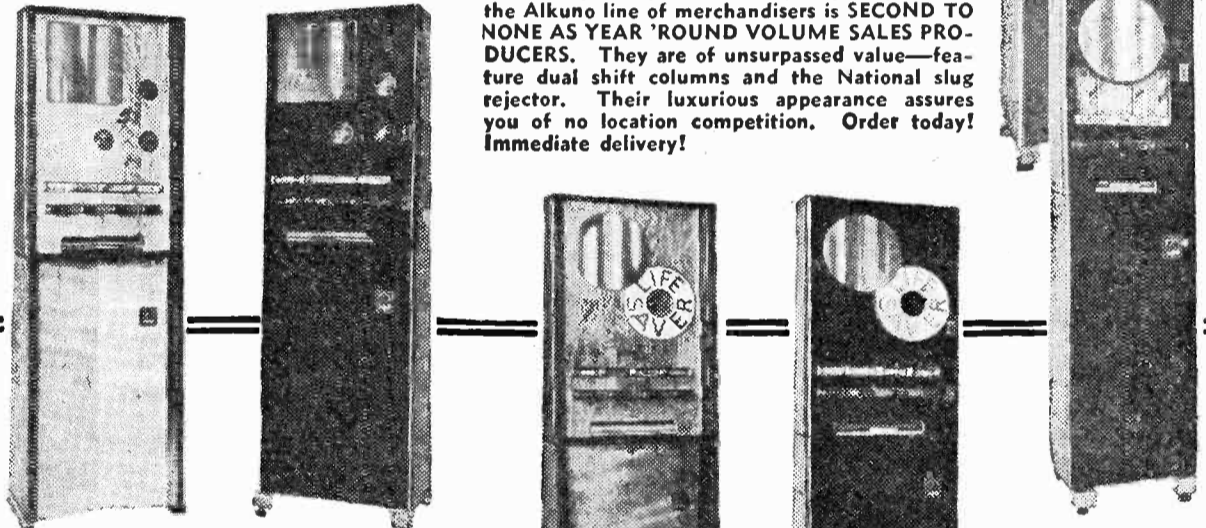

Also for Merchandise Price List #202. 1/3 Deposit must accompany All Orders.

RAKE COIN MACHINE EXCHANGE

609 SPRING GARDEN ST. PHILA. 23, PA. Lombard 3-2676

Northwestern

DELUXE

WORLD'S FINEST BULK VENDER

IN STOCK!

Less than 25 $27.00
Less than 100 26.75
100 or more 26.25

Write for prices on Models 40, 33, 39 and 33 Ball Gum.

EMPIRE COIN MACHINE EXCHANGE

1012 MILWAUKEE AVE. CHICAGO 22

VICTOR'S NEW MODEL K

It's Outstanding!

Vends Everything! Investigate the many new features incorporated in this great, new bulk vender. Write us NOW for detailed information and prices.

A Product of **VICTOR VENDING CORP.**
5701-13 Grand Ave., Chicago 39

ALL SILVER KINGS

Can be bought on **TORR TIME PAYMENT PLAN**

16 weekly payments. Write for details.

ROY TORR
Lansdowne, Pa.

NEW LOW PRICES ON 5/8 Rain-Blo Ball Gum

Any quantity, 28c per lb.
Packed 25 lb. to carton
Full cash with order—freight paid to your door on 100 lbs. or over.

ROY TORR LANSDOWNE PENNA.

GIVE TO THE DAMON RUNYON CANCER FUND

here's the **ALKUNO** line of **Merchandise Money Makers**

Vending 5c Packages of Gum, Hard Candy and Mints

Beautifully designed and expertly engineered, the Alkuno line of merchandisers is **SECOND TO NONE AS YEAR 'ROUND VOLUME SALES PRODUCERS**. They are of unsurpassed value—feature dual shift columns and the National slug rejector. Their luxurious appearance assures you of no location competition. Order today! Immediate delivery!

5c Gum and Candy Vendors

Capacity: 328 5c packages of gum or 210 packages of candy or any combination of both.

MODEL 130-MW		MODEL 130-MM	
Birch Cabinet with Deluxe Base. Ht. on Base, 60"x18". Wt. on Base, 62 lbs.	Price .....$66.50 Base 12.50	Metal Cabinet and Base. Ht. on Base, 60" x 18". Wt. on Base, 64 lbs.	Price .....$65.50 Base 12.50

5c Gum Vendor MODEL 200 G-3M

Can be attached to other Larger Machine. Metal Cabinet and Base. Capacity: 200 Packs. Ht. on Base, 54"x14". Wt. on Base, 49 lbs. Price .....$55.00 Base 10.00

Life Saver Vendors

Capacity: 210 Packages

MODEL 100-LW		MODEL 100-LM	
Birch Cabinet with Standard Base. Ht. on Base, 60"x19". Wt. on Base, 59 lbs.	Price .....$66.50 Base 10.00	Metal Cabinet and Base. Ht. on Base, 60" x 18". Wt. on Base, 64 lbs.	Price .....$66.50 Base 12.50

COLORS

BIRCH MODELS	METAL MODELS
BLONDE	GREEN
WALNUT	BLUE
MAHOGANY	MAROON
	TAN

Terms: 1/3 deposit, balance C.O.D., F.O.B., N. Y.

Alkuno & Co.

408 Concord Ave., New York 54, N. Y.

MElrose 5-7757

MECHANICAL MANUFACTURING LABORATORIES

5c BULK CANDY VENDOR MODEL 301
Capacity: 5 lbs. Write for quantity price.

5c HOT NUT MACHINE MODEL 200
Capacity: 5 lbs. Write for quantity price.

Columbus MODEL 46ZB 5c BULK VENDORS

12 TO 47 $12.25

UNDER 12 $12.75

SAMPLE, $13.75 (75¢ Less for 1¢ Model)

IN STOCK NEW VICTOR CUSTOM-BUILT UNIVERSAL

24 OR MORE $13.50

1 TO 23 $13.95

Send for Free Catalog and Quantity Prices on All Machines. 1/3 Deposit Required With Orders

FRANK DISTRIBUTING CO.
605 SPRING GARDEN ST. PHILA. 23, PA. Market 7-8191